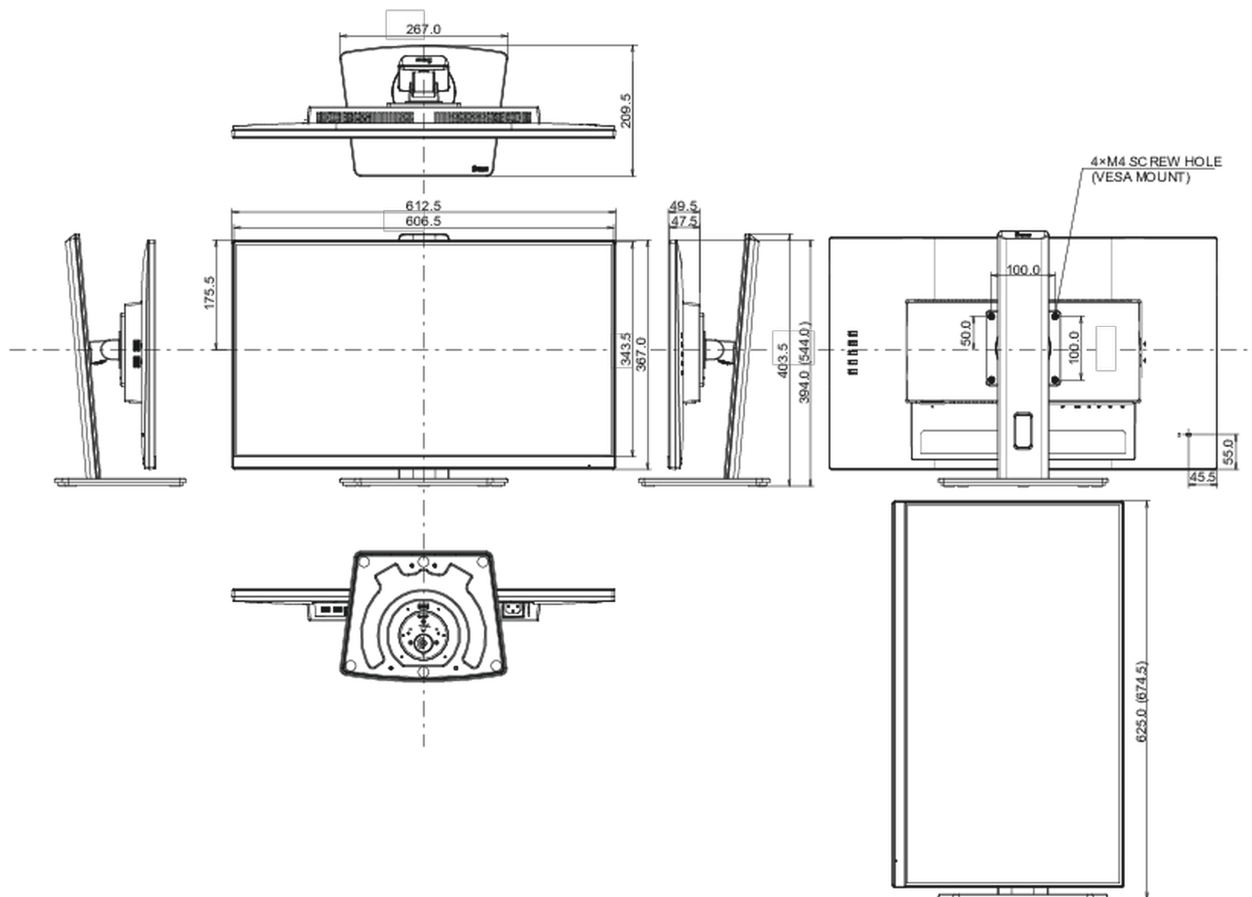

Cable management system

yes

05 ACCESSORIES INCLUDED

Cables

power, USB, HDMI, DP

Other

quick start guide, safety guide

06 POWER MANAGEMENT

Power supply unit

internal

Power supply

AC 100 - 240V, 50/60Hz

Power usage

17W typical, 0.5W stand by, 0.3W off mode

07 SUSTAINABILITY

Regulations

TCO Certified, CE, TÜV-Bauart, EAC, VCCI-B, PSE, RoHS support, ErP, WEEE, REACH, UKCA

Energy efficiency class (Regulation (EU) 2017/1369)

E

EPEAT

XUB2492HSU-B6, XUB2492HSU-B6 A

REACH SVHC

above 0.1%: Lead

08 DIMENSIONS / WEIGHT

Product dimensions W x H x D

612.5 x 394 (544) x 209.5mm

Box dimensions W x H x D

690 x 455 x 168mm

Weight (without box)

5.7kg

EAN code

4948570122592