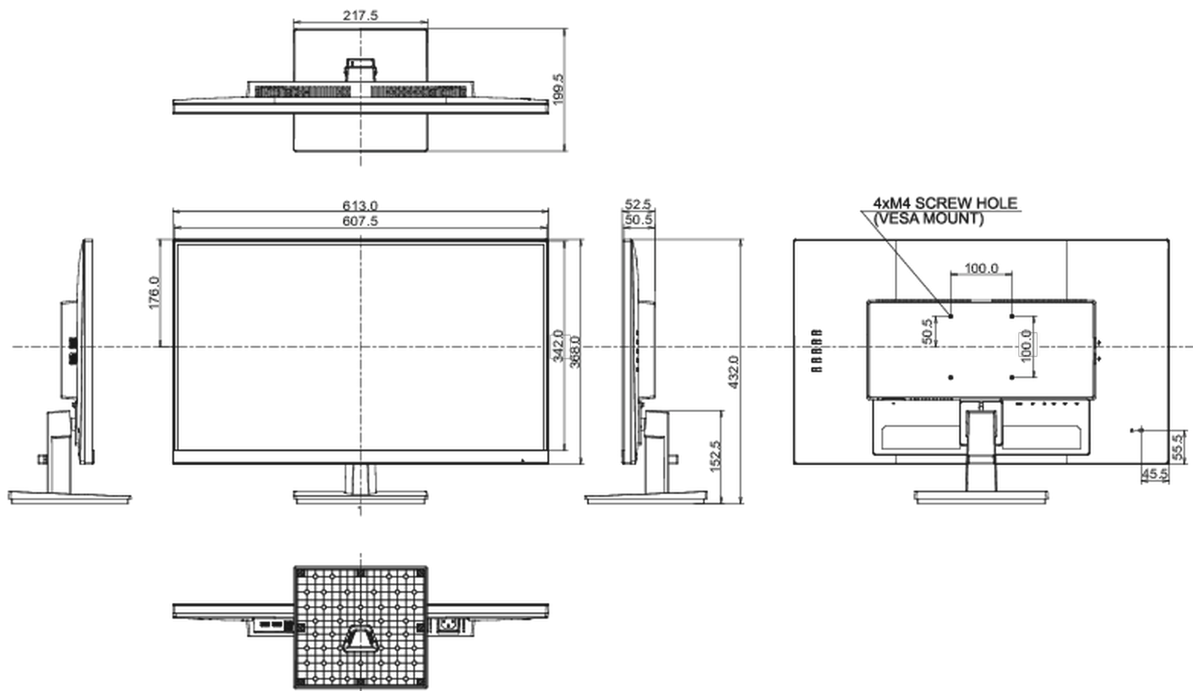

Design	3-side borderless
Diagonal	27", 68.5cm
Panel	IPS LED, matte finish
Native resolution	2560 x 1440 @100Hz (3.7 megapixel QHD)
Aspect ratio	16:9
Panel brightness	250 cd/m ²
Static contrast	1300:1
Advanced contrast	80M:1
Response time (MPRT)	0.4ms
Viewing zone	horizontal/vertical: 178°/178°, right/left: 89°/89°, up/down: 89°/89°
Colour support	16.7mIn (sRGB: 99%, NTSC 72%)
Horizontal Sync	30 - 147kHz
Viewable area W x H	596.7 x 335.7mm, 23.5 x 13.2"
Pixel pitch	0.233mm
Colour	matte, black

04 MECHANICAL

Display position adjustments	tilt
Tilt angle	21.5° up; 3.5° down
VESA mounting	100 x 100mm
Cable management system	yes

05 ACCESSORIES INCLUDED

Cables power, USB, HDMI

Other quick start guide, safety guide

Energy efficiency class (Regulation (EU) 2017/1369) F

EPEAT XU2792QSU-B6, XU2792QSU-B6 A

REACH SVHC above 0.1%: Lead

08 DIMENSIONS / WEIGHT

Product dimensions W x H x D 613.5 x 432 x 199.5mm

Box dimensions W x H x D 690 x 455 x 140mm

Weight (without box) 4.6kg

Weight (with box) 6.2kg

EAN code 4948570122622

All trademarks and registered trademarks acknowledged. E & O E. Specification subject to change without notice. All LCD's comply with ISO-9241-307:2008 in connection with pixel defects.