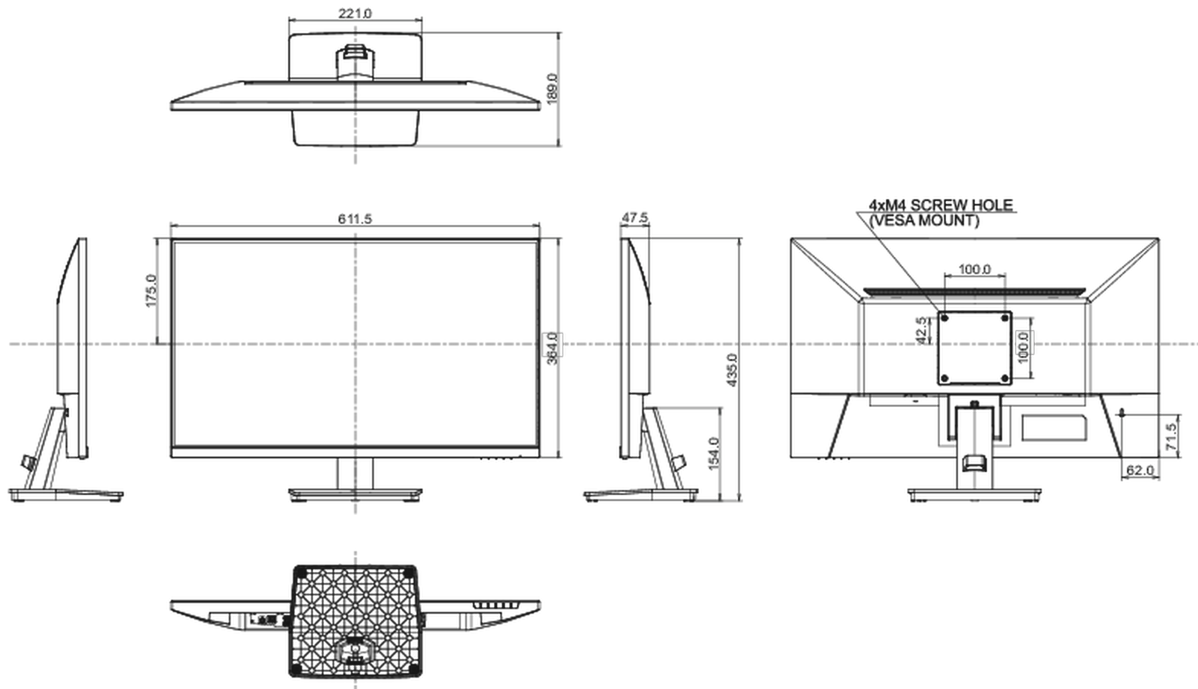

01 DISPLAY CHARACTERISTICS

Design	3-side borderless
Diagonal	27", 68.6cm
Panel	IPS panel technology LED, matte finish
Native resolution	1920 x 1080 @100Hz (2.1 megapixel Full HD)
Aspect ratio	16:9
Panel brightness	250 cd/m ²
Static contrast	1000:1
Advanced contrast	80M:1
Response time (MPRT)	1ms
Viewing zone	horizontal/vertical: 178°/178°, right/left: 89°/89°, up/down: 89°/89°
Colour support	16.7mIn (sRGB: 96%; NTSC: 72%)
Horizontal Sync	30 - 110kHz
Viewable area W x H	597.9 x 336.3mm, 23.5 x 13.2"
Pixel pitch	0.311mm
Colour	matte, black

04 MECHANICAL

Display position adjustments	tilt
Tilt angle	22° up; 4° down
VESA mounting	100 x 100mm
Cable management system	yes

05 ACCESSORIES INCLUDED

Cables power, USB, HDMI

Other quick start guide, safety guide

Energy efficiency class (Regulation (EU) 2017/1369) E

EPEAT *registration varies by country, go to www.epeat.net for details

REACH SVHC above 0.1%: Lead

08 DIMENSIONS / WEIGHT

Product dimensions W x H x D 612 x 435 x 189mm

Box dimensions W x H x D 688 x 465 x 125mm

Weight (without box) 3.8kg

Weight (with box) 5.3kg

EAN code 4948570123056

All trademarks and registered trademarks acknowledged. E & O E. Specification subject to change without notice. All LCD's comply with ISO-9241-307:2008 in connection with pixel defects.