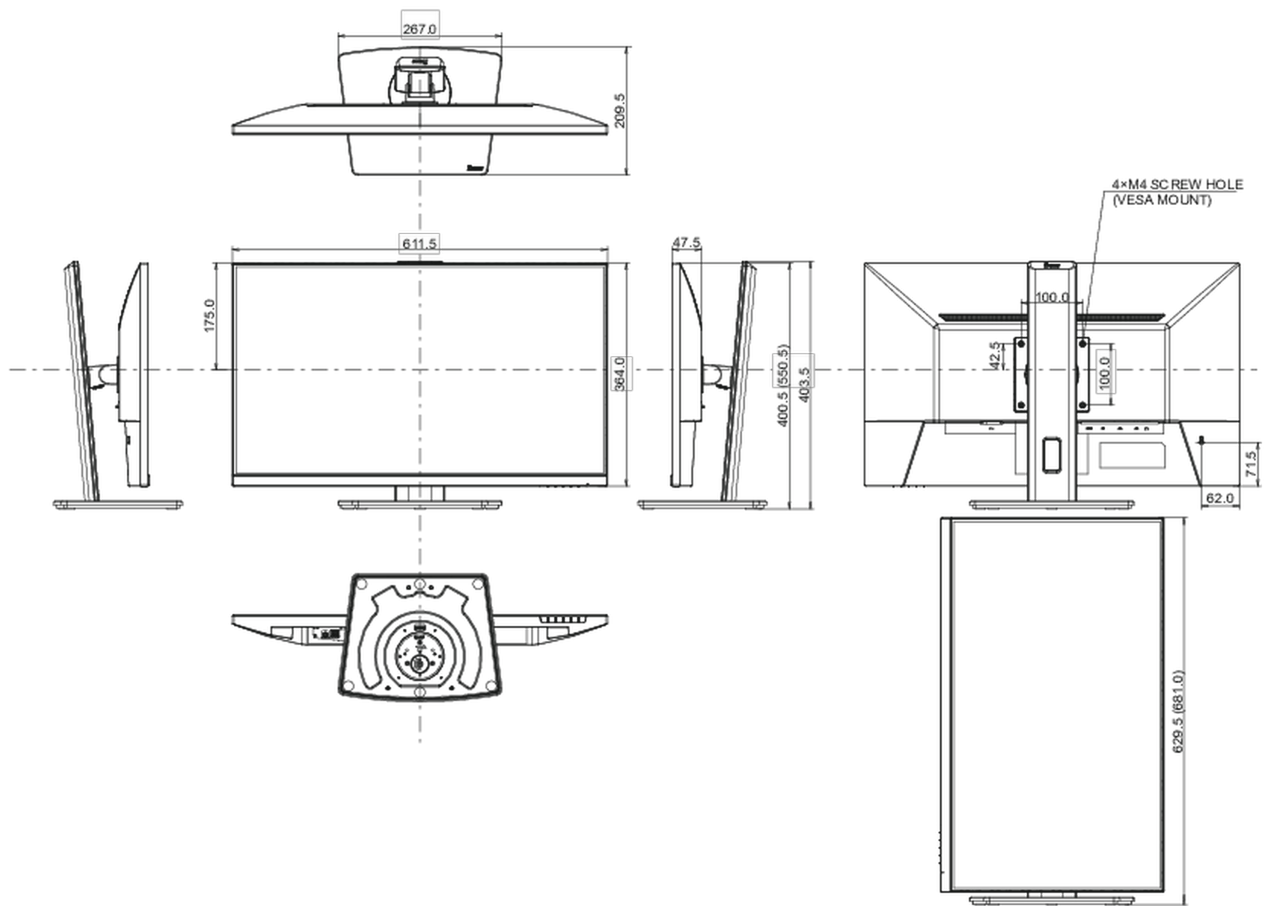

01 DISPLAY CHARACTERISTICS

Design	3-side borderless
Diagonal	27", 68.6cm
Panel	IPS
Native resolution	1920 x 1080 @100Hz
Aspect ratio	16:9
Panel brightness	250 cd/m ²
Static contrast	1000:1
Advanced contrast	80M:1
Response time (MPRT)	1ms
Viewing zone	horizontal/vertical: 178°/178°, right/left: 89°/89°, up/down: 89°/89°
Colour support	16.7mln
Horizontal Sync	30 - 110kHz
Viewable area W x H	597.9 x 336.3mm, 23.5 x 13.2"
Pixel pitch	0.311mm
Colour	matte, black

04 MECHANICAL

Display position adjustments	height, swivel, tilt, pivot (rotation both sides)
Height adjustment	150mm
Rotation (PIVOT function)	90°
Swivel stand	90°; 45° left; 45° right
Tilt angle	23° up; 5° down
VESA mounting	100 x 100mm

Cable management system yes

05 ACCESSORIES INCLUDED

Cables	power, USB, HDMI
Other	quick start guide, safety guide

06 POWER MANAGEMENT

Power supply unit	internal
Power supply	AC 100 - 240V, 50/60Hz
Power usage	22W typical, 0.5W stand by, 0.3W off mode

08 DIMENSIONS / WEIGHT

Product dimensions W x H x D	611.5 x 400.5 (550.5) x 209.5mm
Box dimensions W x H x D	691 x 447 x 142mm
Weight (without box)	5.4kg
Weight (with box)	6.5kg
EAN code	4948570123063

All trademarks and registered trademarks acknowledged. E & O E. Specification subject to change without notice. All LCD's comply with ISO-9241-307:2008 in connection with pixel defects.