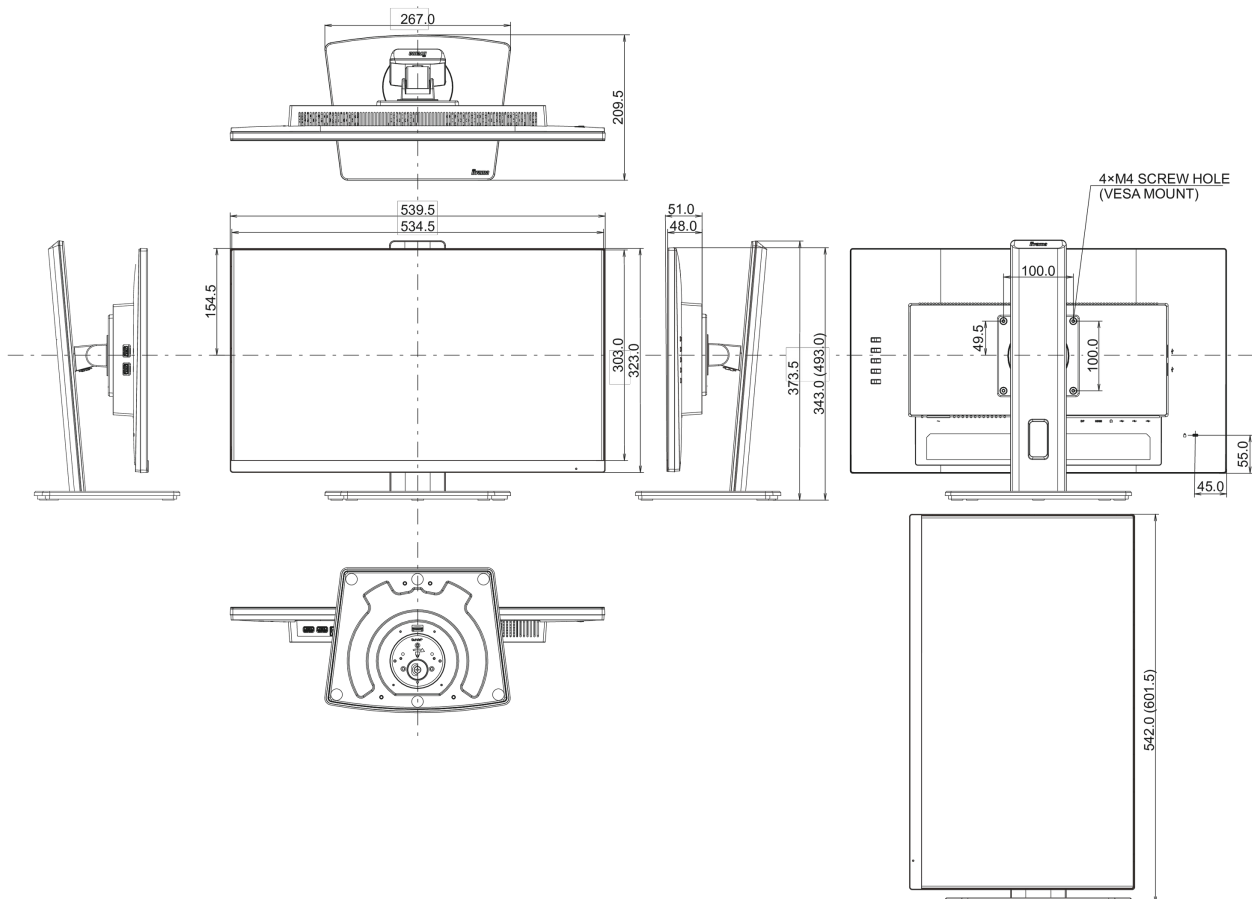

04 MECHANICAL

Display position adjustments	height, swivel, tilt, pivot (rotation both sides)
Height adjustment	150mm
Rotation (PIVOT function)	90°
Swivel stand	90°; 45 ° left; 45° right
Tilt angle	22° up; 5° down
VESA mounting	100 x 100mm

REACH SVHC

above 0.1%: Lead

08 DIMENSIONS / WEIGHT

Product dimensions W x H x D

539.5 x 343 (493) x 209.5mm

Box dimensions W x H x D

610 x 398 x 159mm

Weight (without box)

4.9kg

EAN code

4948570122578

All trademarks and registered trademarks acknowledged. E & O E. Specification subject to change without notice. All LCD's comply with ISO-9241-307:2008 in connection with pixel defects.