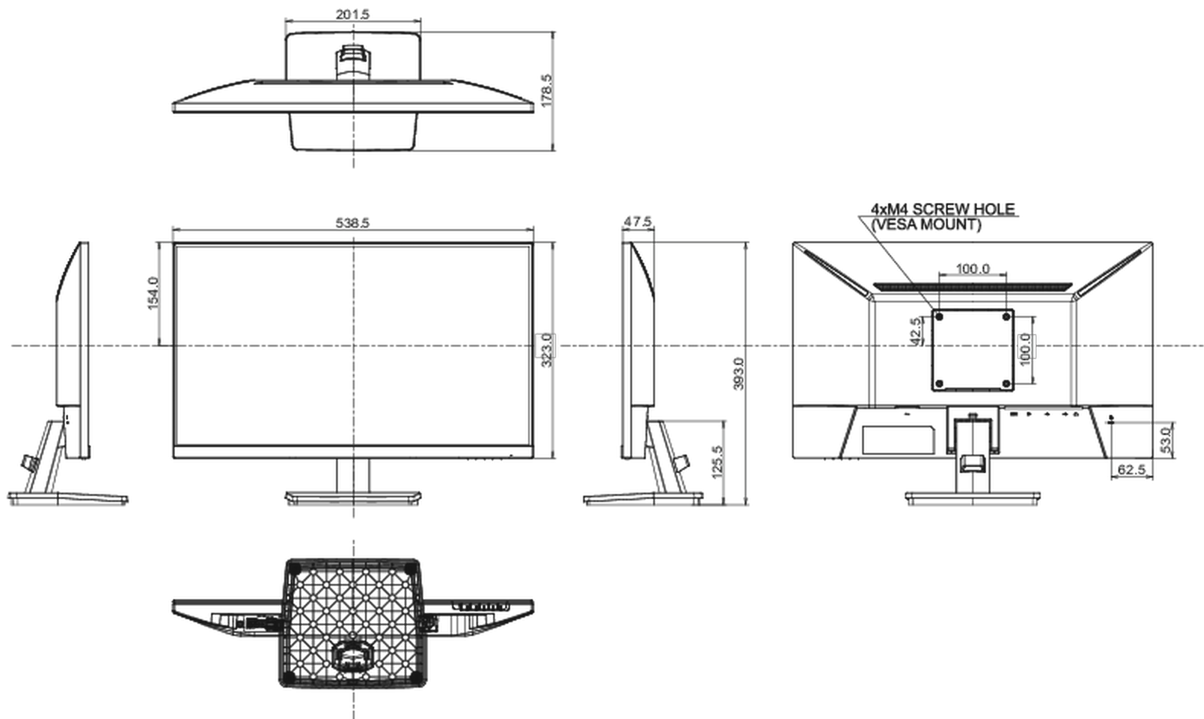

## 08 DIMENZIJE / TEŽINA

Dimenzije proizvoda Š x V x D	538.5 x 393 x 178.5mm
Dimenzije kutije Š x V x D	615 x 405 x 126mm
Težina (bez kutije)	3.0kg
Težina (sa kutijom)	4.2kg
EAN kod	4948570123032

All trademarks and registered trademarks acknowledged. E & O E. Specification subject to change without notice. All LCD's comply with ISO-9241-307:2008 in connection with pixel defects.