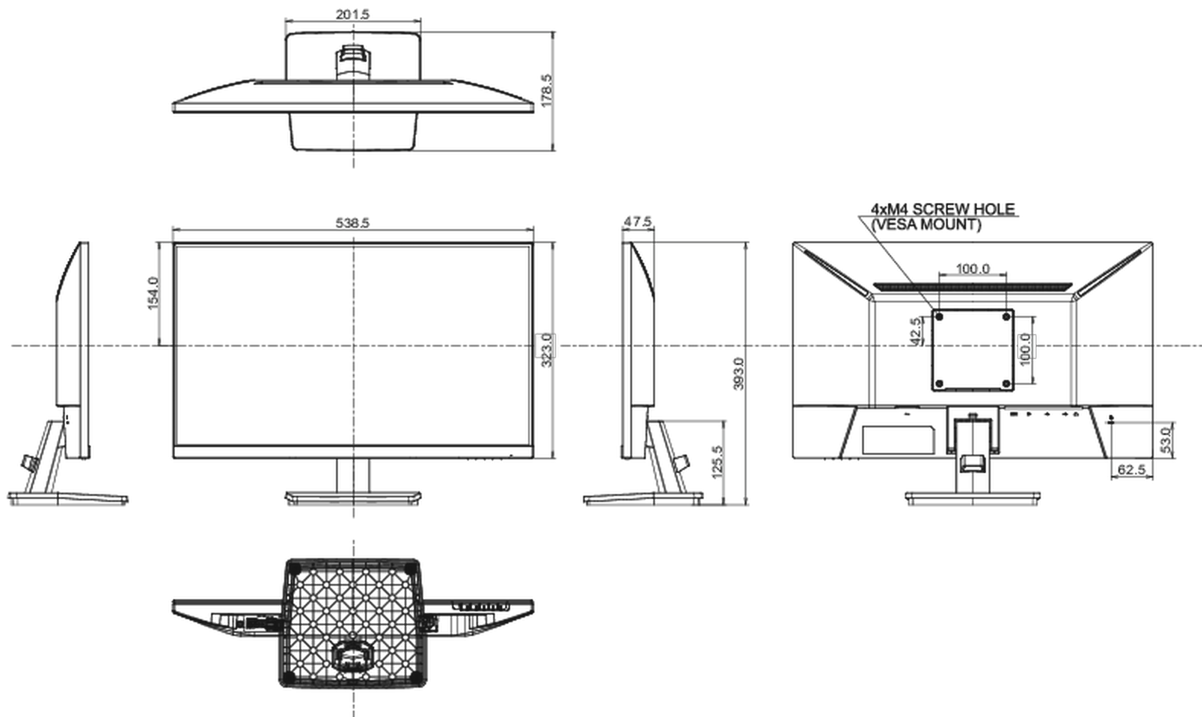

## 04 MECHANICAL

Display position adjustments	tilt
Tilt angle	22° up; 4° down
VESA mounting	100 x 100mm
Cable management system	yes

## 08 DIMENSIONS / WEIGHT

Product dimensions W x H x D 538.5 x 393 x 178.5mm

Box dimensions W x H x D 615 x 405 x 126mm

Weight (without box) 3.0kg

Weight (with box) 4.2kg

EAN code 4948570123032

*All trademarks and registered trademarks acknowledged. E & O E. Specification subject to change without notice. All LCD's comply with ISO-9241-307:2008 in connection with pixel defects.*