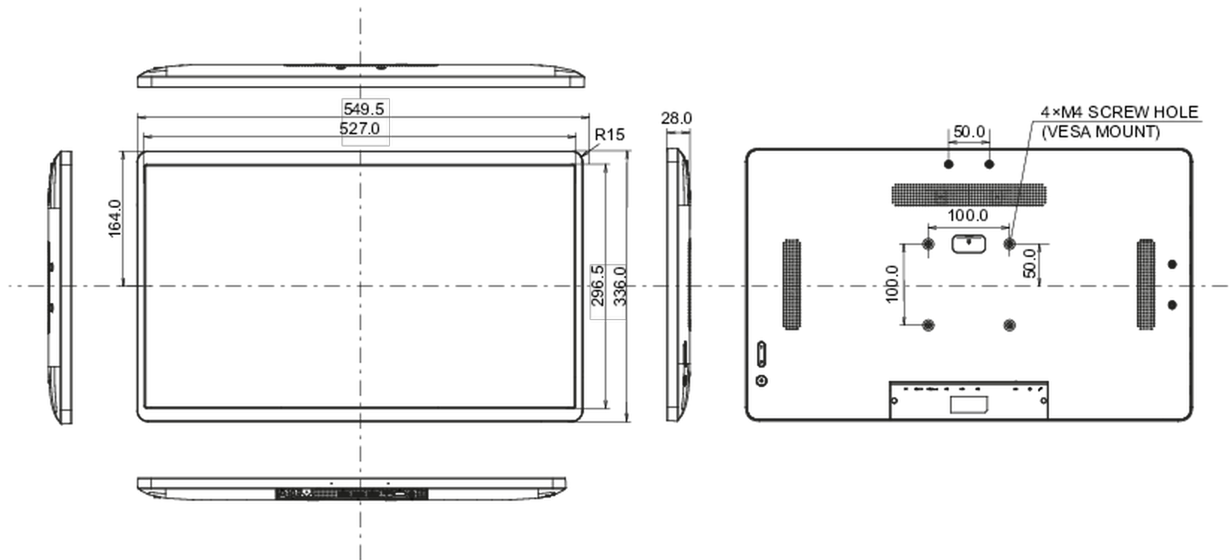

All trademarks and registered trademarks acknowledged. E & O E. Specification subject to change without notice. All LCD's comply with ISO-9241-307:2008 in connection with pixel defects.

© IIYAMA CORPORATION. ALL RIGHTS RESERVED