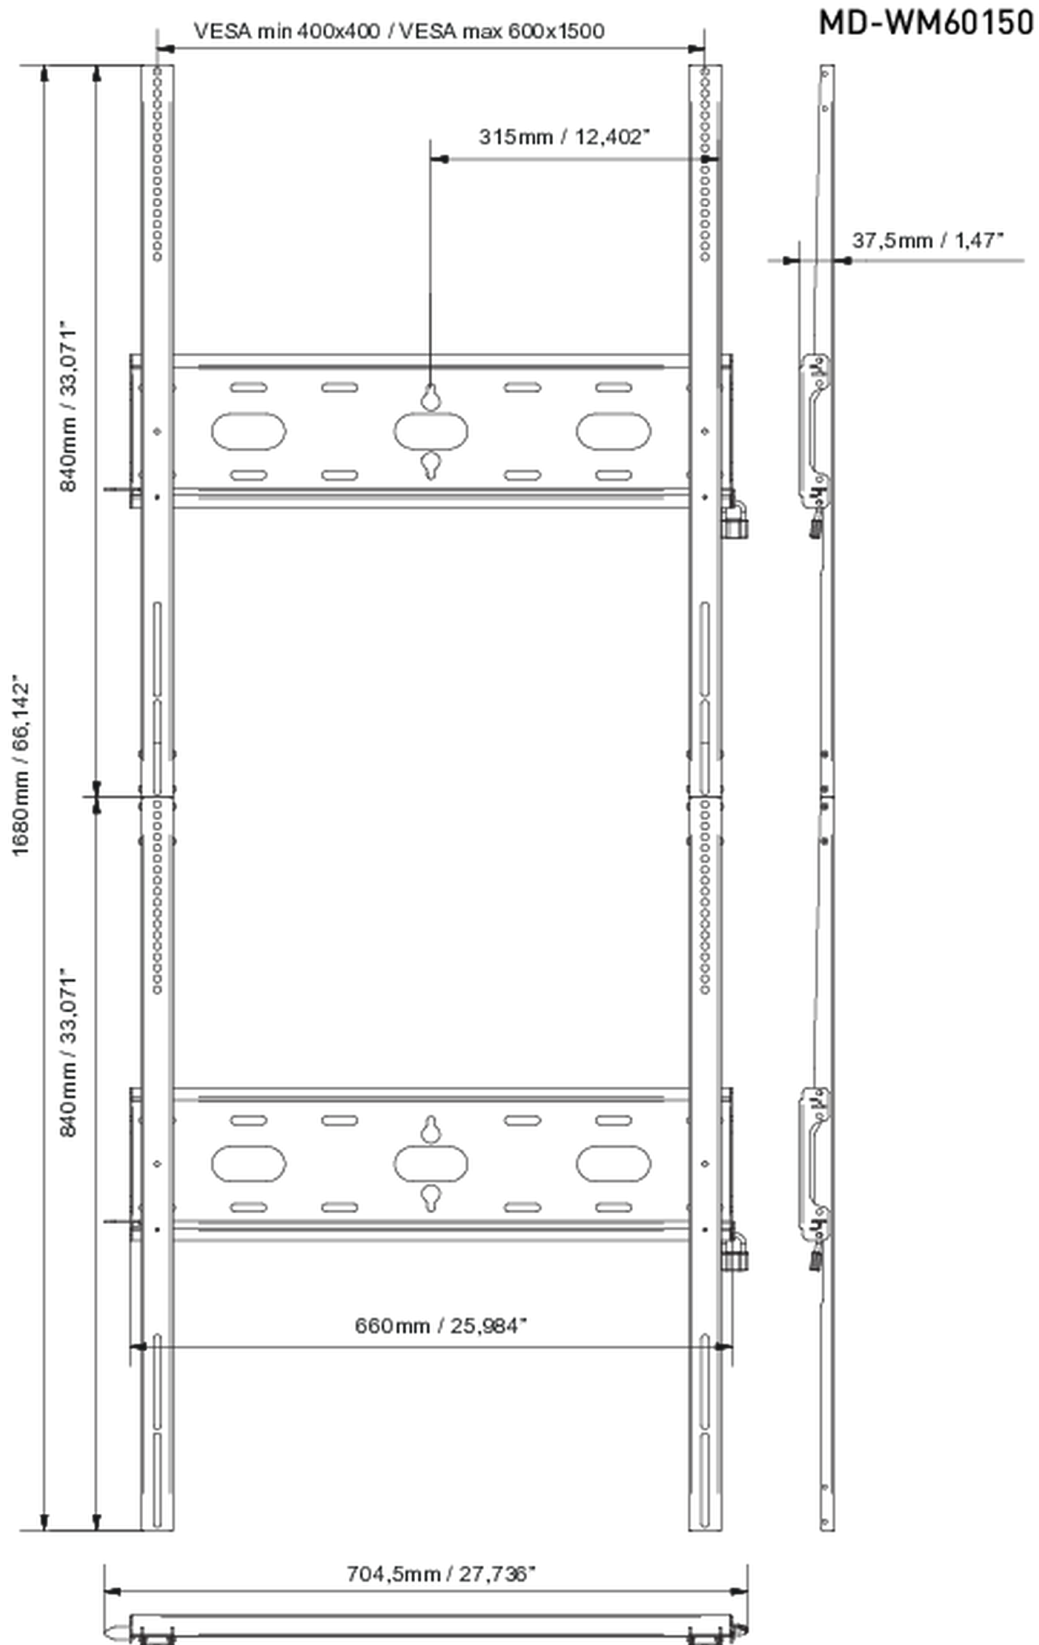

Universal wall mount, up to VESA 600x1500mm, max. 125kg

With the easy and quick fixation system, this wall mount guarantees safe usage in environments like schools and other public utility buildings for 105" displays in portrait orientation.

01 DEVICE

Type Wall Mount

02 TECHNICAL SPECIFICATION

Max weight capacity	125kg / monitor
VESA minimum	400 x 400mm
VESA maximum	600 x 1500mm

03 DIMENSIONS / WEIGHT

Product dimensions W x H x D

704.5 x 1680 x 37.5mm

EAN code

5902841101258

All trademarks and registered trademarks acknowledged. E & O E. Specification subject to change without notice. All LCD's comply with ISO-9241-307:2008 in connection with pixel defects.