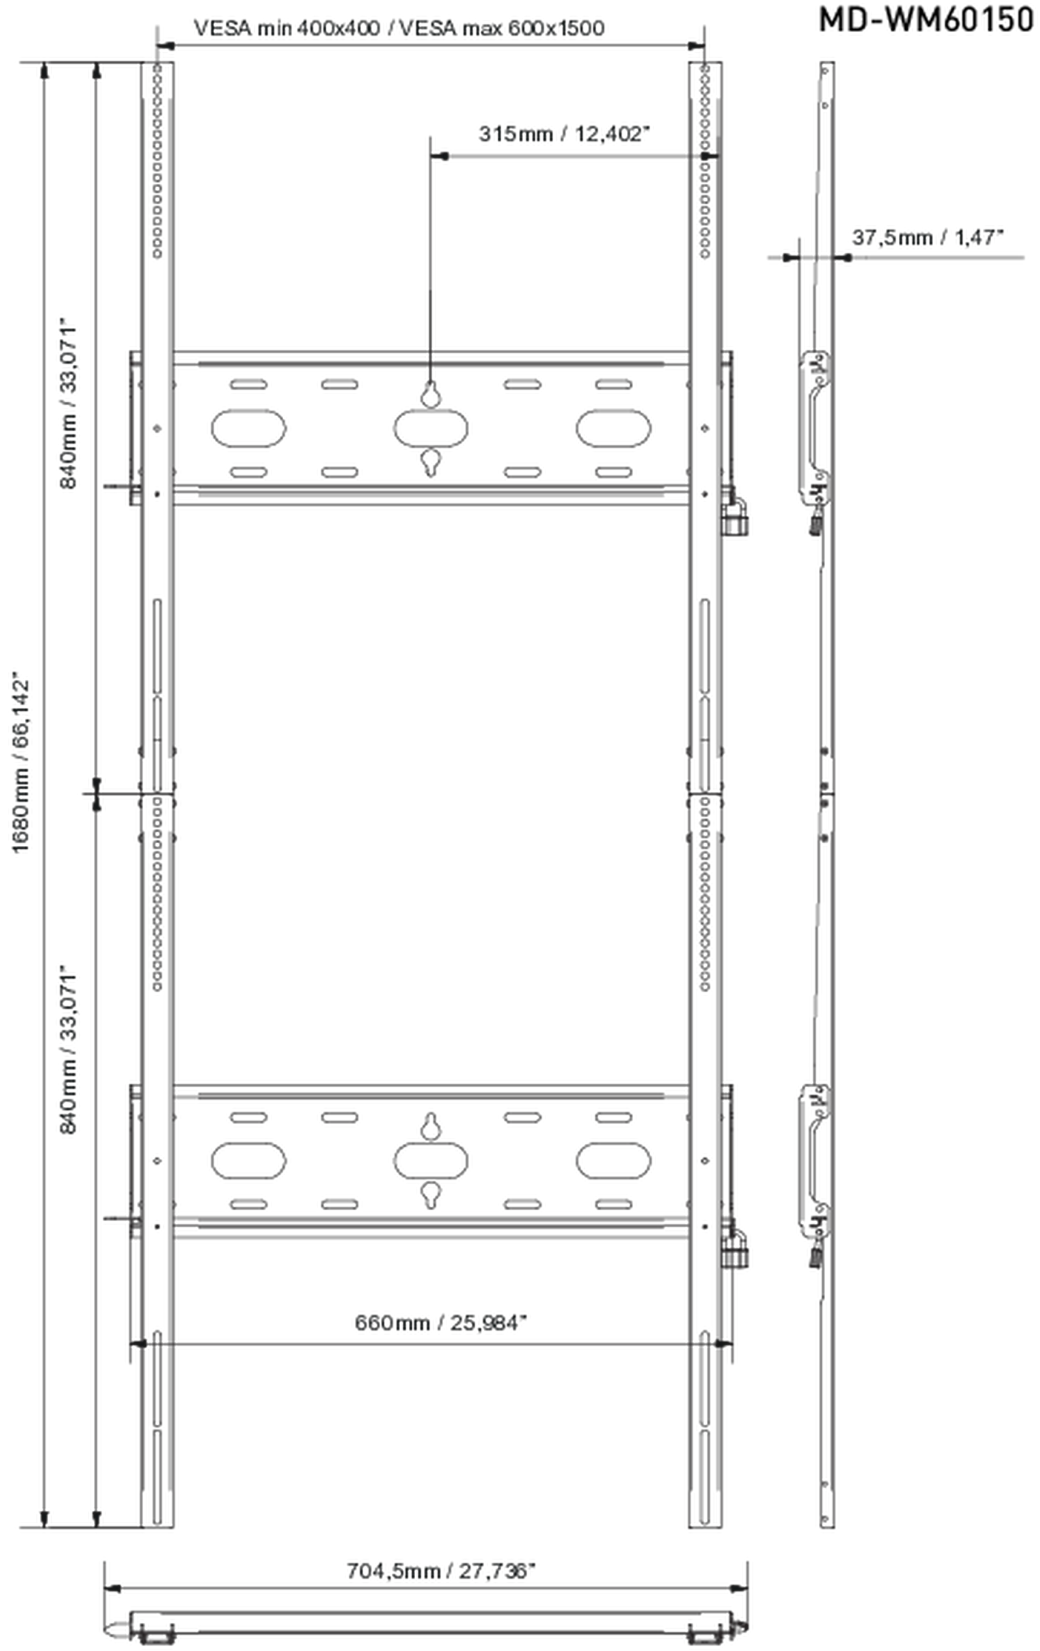

Universal wall mount, up to VESA 600x1500mm, max. 125kg

With the easy and quick fixation system, this wall mount guarantees safe usage in environments like schools and other public utility buildings for 105" displays in portrait orientation.

01 DEVICE

Type Wall Mount

02 TECHNICAL SPECIFICATION

Max weight capacity	125kg / monitor
VESA minimum	400 x 400mm
VESA maximum	600 x 1500mm

03 DIMENSIONS / WEIGHT

Product dimensions W x H x D

704.5 x 1680 x 37.5mm

EAN code

5902841101258

All trademarks and registered trademarks acknowledged. E & O E. Specification subject to change without notice. All LCD's comply with ISO-9241-307:2008 in connection with pixel defects.