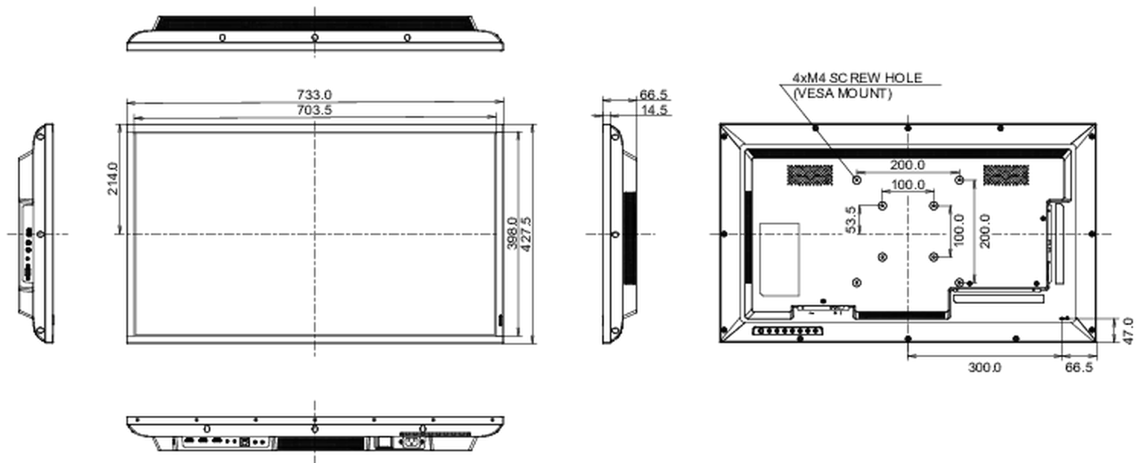

Producto dimensiones W x H x D	733 x 427.5 x 66.5mm
Dimensiones de la caja (ancho x alto x fondo)	823 x 545 x 132mm
Peso (sin caja)	5.3kg
Peso (con caja)	7.8kg
Código EAN	4948570120918

All trademarks and registered trademarks acknowledged. E & O E. Specification subject to change without notice. All LCD's comply with ISO-9241-307:2008 in connection with pixel defects.