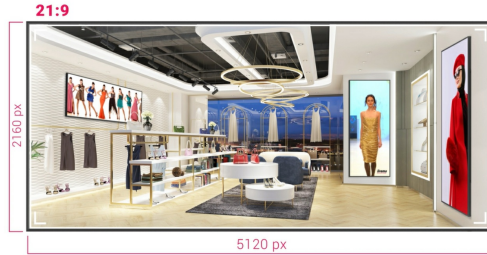

LFD - SIGNAGE DISPLAYS**INFORMATION**

105" Professional 5KUW Display for specialised 21:9 panoramic commercial signage

Experience a true 21:9 Panoramic Ultra-Wide view for all your content with the jaw dropping 105" displays of iiyama. This super sleek thin bezel design display shows vibrant and larger than life imagery and videos using 5KUW resolution to make the difference.

Whether installed in mission critical control room facilities or vibrant digital signage for high end retail spaces, this iiyama 105" large format display offers businesses an easy and effective solution to help capture their audience's attention. Designed to perform in continual, around the clock environments, the LH10551UWS-B1AG can be installed and utilised in landscape and portrait orientation to create the most stimulating imagery in any space.

Flexible Orientation

The ability to position the displays in landscape or portrait orientation means you can make the most of any space and bring your messaging, advertisements, videos and safety information to your audience.

5K - 11 Mega Pixels

Наслаждайтесь потрясающими визуальными эффектами с разрешением 5KUW (5120x2160), предлагающими живые и четкие изображения для полного погружения в просмотр.

USB-C Connection

Передаёт видео, аудио и сенсорные сигналы новейшего формата через один порт.