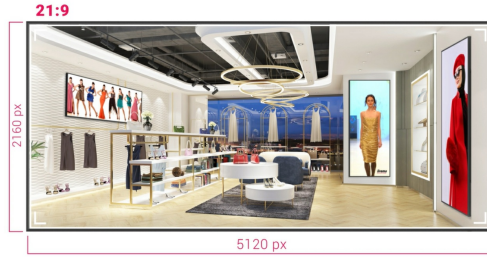

LFD - SIGNAGE DISPLAYS**INFORMATION**

105" Professional 5KUW Display for specialised 21:9 panoramic commercial signage

Experience a true 21:9 Panoramic Ultra-Wide view for all your content with the jaw dropping 105" displays of iiyama. This super sleek thin bezel design display shows vibrant and larger than life imagery and videos using 5KUW resolution to make the difference.

Whether installed in mission critical control room facilities or vibrant digital signage for high end retail spaces, this iiyama 105" large format display offers businesses an easy and effective solution to help capture their audience's attention. Designed to perform in continual, around the clock environments, the LH10551UWS-B1AG can be installed and utilised in landscape and portrait orientation to create the most stimulating imagery in any space.

21:9 Ultra-Wide Screen

With an ultra-wide aspect ratio, this professional display provides an expansive canvas to accommodate panoramic commercial signage. The 21:9 Ultra Wide format is also the perfect optimisation for your content capabilities, enhancing our messages and simultaneously attracting your audience on a larger scale.

5K - 11 Mega Pixels

Experience stunning visuals on this IPS panel with 5KUW resolution (5120x2160), offering crisp and clear images for a truly immersive viewing experience.

USB-C Connection

Delivers the latest in video, audio and Touch signal, all through one port.