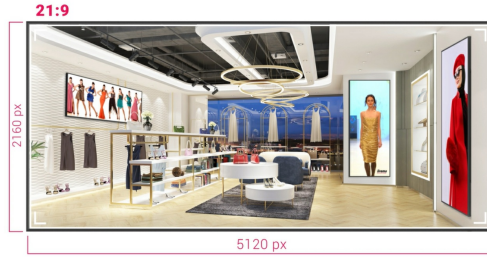

LFD - SIGNAGE DISPLAYS**INFORMATION**

105" Professional 5KUW Display for specialised 21:9 panoramic commercial signage

Experience a true 21:9 Panoramic Ultra-Wide view for all your content with the jaw dropping 105" displays of iiyama. This super sleek thin bezel design display shows vibrant and larger than life imagery and videos using 5KUW resolution to make the difference.

Whether installed in mission critical control room facilities or vibrant digital signage for high end retail spaces, this iiyama 105" large format display offers businesses an easy and effective solution to help capture their audience's attention. Designed to perform in continual, around the clock environments, the LH10551UWS-B1AG can be installed and utilised in landscape and portrait orientation to create the most stimulating imagery in any space.

21:9 Ultra-Wide Screen

With an ultra-wide aspect ratio, this professional display provides an expansive canvas to accommodate panoramic commercial signage. The 21:9 Ultra Wide format is also the perfect optimisation for your content capabilities, enhancing our messages and simultaneously attracting your audience on a larger scale.

5K - 11 Mega Pixels

Наслаждайтесь потрясающими визуальными эффектами с разрешением 5KUW (5120x2160), предлагающими живые и четкие изображения для полного погружения в просмотр.

USB-C Connection

Передаёт видео, аудио и сенсорные сигналы новейшего формата через один порт.