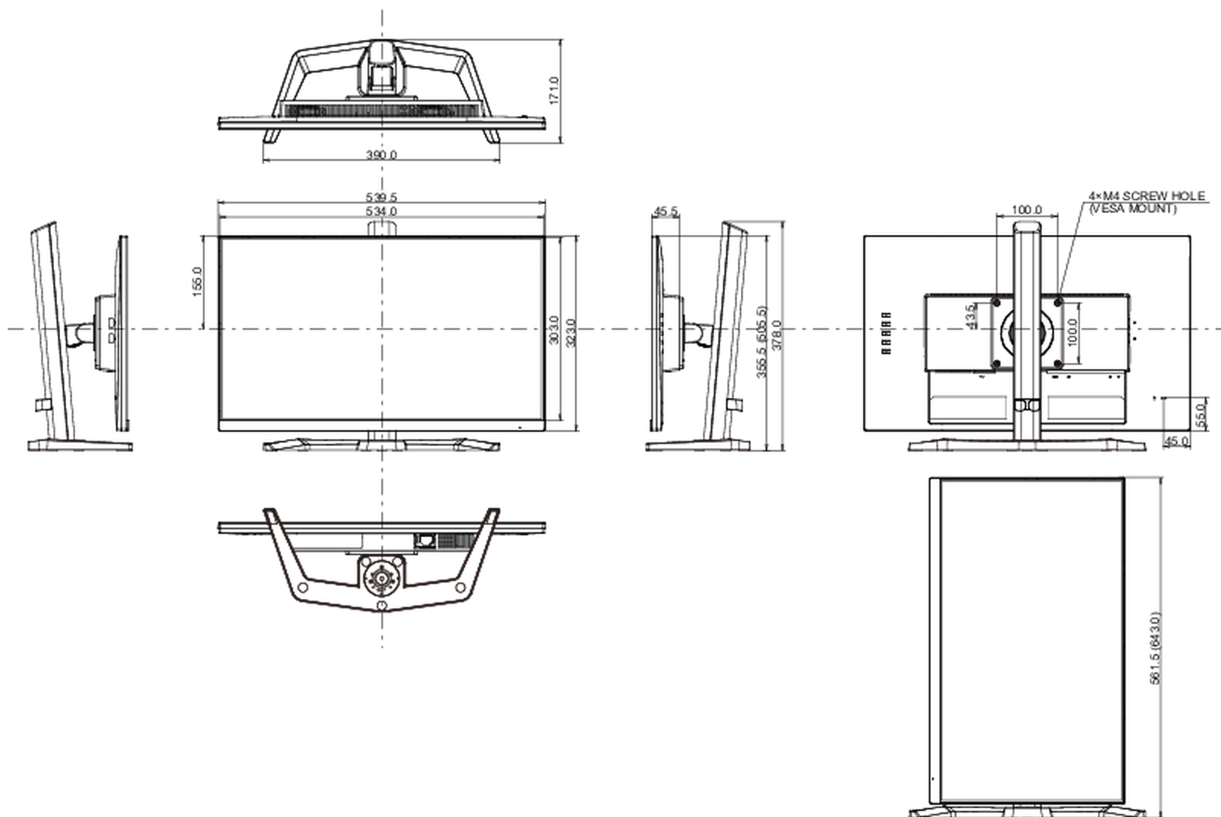

## 08 DIMENSIONES / PESO

Producto dimensiones W x H x D

539.5 x 355.5 (505.5) x 171mm

Peso (sin caja)

4.5kg

Código EAN

4948570123131

*All trademarks and registered trademarks acknowledged. E & O E. Specification subject to change without notice. All LCD's comply with ISO-9241-307:2008 in connection with pixel defects.*