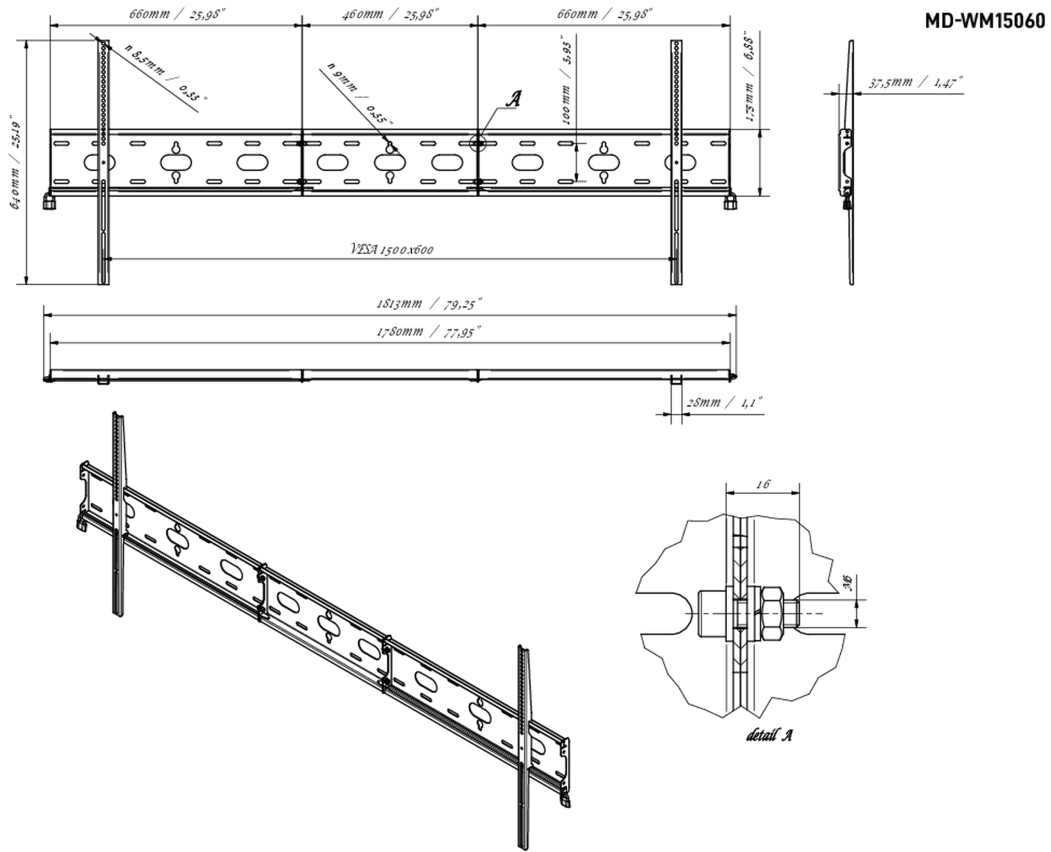

Universal wall mount, up to VESA 1500x600mm, max. 125kg

With the easy and quick fixation system, this wall mount guarantees safe usage in environments like schools and other public utility buildings for 105" displays in landscape orientation.

01 DEVICE

Type Wall Mount

02 TECHNICAL SPECIFICATION

Max weight capacity	125kg / monitor
VESA minimum	100 x 100mm
VESA maximum	1500 x 600mm

MD-WM15060

03 DIMENSIONS / WEIGHT

Product dimensions W x H x D

1813 x 640 x 37.5mm

EAN code

5902841101234

MD-WM15060

All trademarks and registered trademarks acknowledged. E & O E. Specification subject to change without notice. All LCD's comply with ISO-9241-307:2008 in connection with pixel defects.