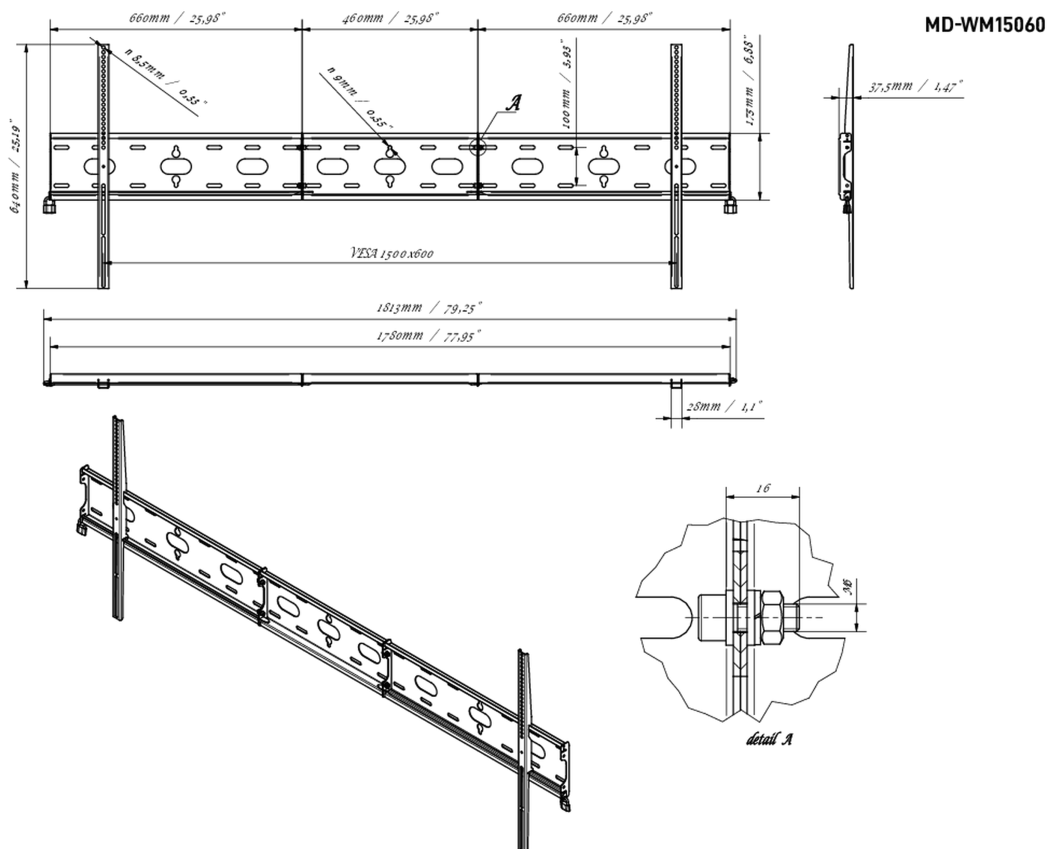

MD-WM15060