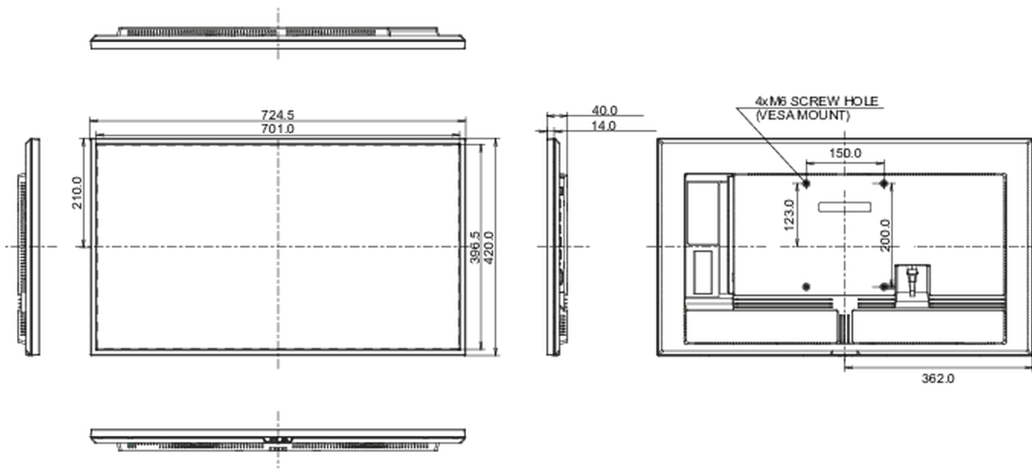

All trademarks and registered trademarks acknowledged. E & O E. Specification subject to change without notice. All LCD's comply with ISO-9241-307:2008 in connection with pixel defects.

© IYAMA CORPORATION. ALL RIGHTS RESERVED