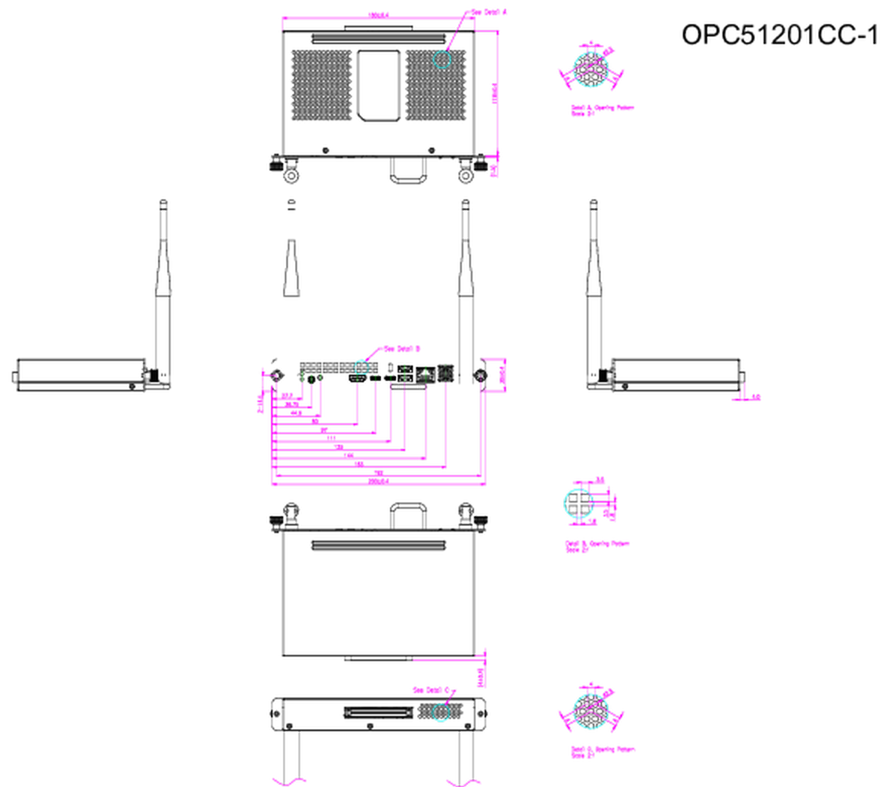

An Intel® i5 OPS slot PC with Windows® 11 which supports 5K (5120x2160) resolution

This mini OPS PC with Intel® Core™ i5 inside turns your iiyama (interactive) large format display into a stand-alone solution. It comes equipped with a powerful Intel® processor with integrated Ultra HD graphics and a fast SSD drive. No hassle with cables and having to mount a PC at the back of the monitor or on a floor lift. The OPC51201CC-1 is also very quiet with a noise level below 34dB at 100% CPU load at 1meter distance. Simply slide in the iiyama OPS slot PC and get started right away.

01 DEVICE

Type	OPS slot PC
CPU	Intel® Core™ i5-1240P, TPM 2.0 (Trusted Platform Module), vPro Essential
RAM	16GB DDR4
SSD	256GB M.2
Graphics	Integrated Intel® Iris® Xe
Chipset	Intel®
Sound card	Integrated High Definition Audio Stereo
Network	10/100/1000M Adapter
WiFi	802.11 a/b/g/n/ac/ax (M.2 NVME)
Bluetooth	5.3
Operating system	Windows 11 IoT Enterprise
LAN (RJ45)	x1
USB	3.0 x2, 2.0 x2, 3.2 (Type C) x2 (support DP Alt mode)
HDMI Out	x1 (2.0)
Microphone In	x1 (mic and headset combo)

02 POWER-MANAGEMENT

Потребляемая мощность 95W стандарт, 0.5W ожидание

03 РАЗМЕР / BEC

Размер продукта 180 x 119 x 30мм

Вес (без упаковки)	0.75кг
Вес (с упаковкой)	0.95кг
EAN код	4948570033188

OPC51201CC-1

04 ENVIRONMENTAL CONDITIONS