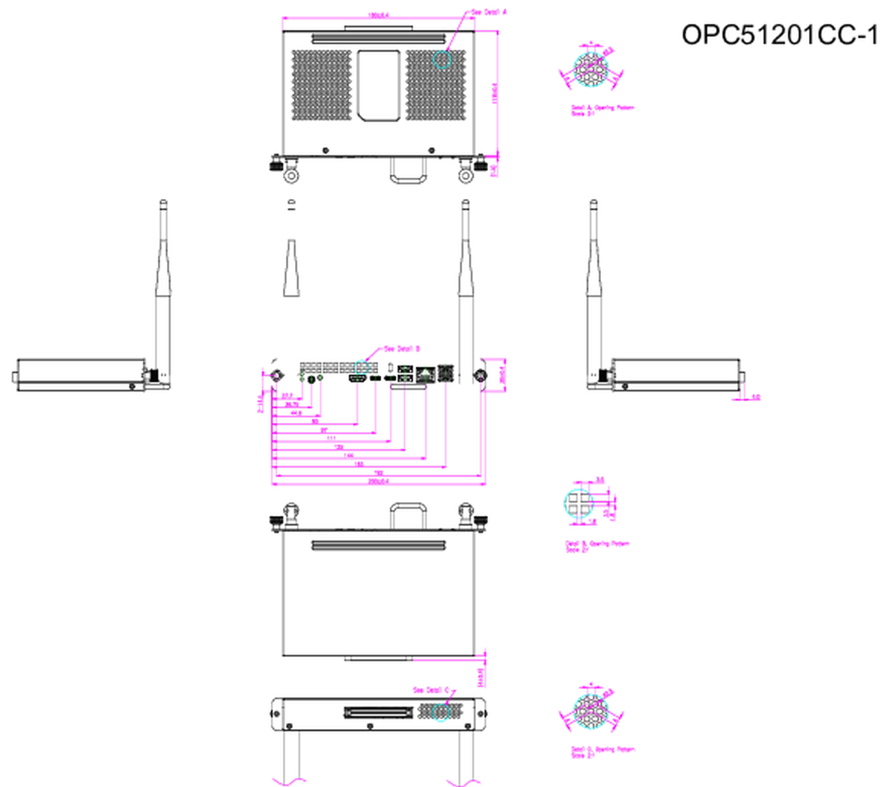

An Intel® i5 OPS slot PC with Windows® 11 which supports 5K (5120x2160) resolution

This mini OPS PC with Intel® Core™ i5 inside turns your iiyama (interactive) large format display into a stand-alone solution. It comes equipped with a powerful Intel® processor with integrated Ultra HD graphics and a fast SSD drive. No hassle with cables and having to mount a PC at the back of the monitor or on a floor lift. The OPC51201CC-1 is also very quiet with a noise level below 34dB at 100% CPU load at 1meter distance. Simply slide in the iiyama OPS slot PC and get started right away.

01 DEVICE

Type	OPS slot PC
CPU	Intel® Core™ i5-1240P, TPM 2.0 (Trusted Platform Module), vPro Essential
RAM	16GB DDR4
SSD	256GB M.2
Graphics	Integrated Intel® Iris® Xe
Chipset	Intel®
Sound card	Integrated High Definition Audio Stereo
Network	10/100/1000M Adapter
WiFi	802.11 a/b/g/n/ac/ax (M.2 NVME)
Bluetooth	5.3
Operating system	Windows 11 IoT Enterprise
LAN (RJ45)	x1
USB	3.0 x2, 2.0 x2, 3.2 (Type C) x2 (support DP Alt mode)
HDMI Out	x1 (2.0)
Microphone In	x1 (mic and headset combo)

02 POWER MANAGEMENT

Power usage	95W typical, 0.5W stand by
-------------	----------------------------

03 DIMENSIONS / WEIGHT

Product dimensions L x W x H	180 x 119 x 30mm
------------------------------	------------------

Weight (without box)	0.75kg
Weight (with box)	0.95kg
EAN code	4948570033188

04 ENVIRONMENTAL CONDITIONS

Operation temperature range	0°C - 40°C
Operation humidity	10% - 95%
Storage temperature range	- 10°C - 50°C
Storage humidity	10% - 95%