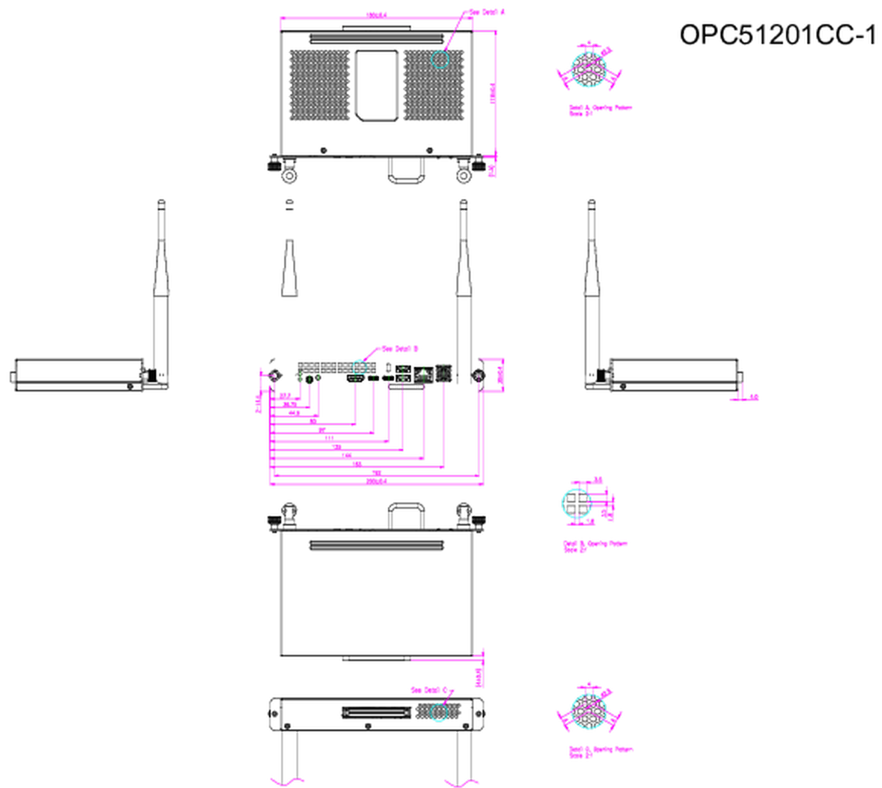

An Intel® i5 OPS slot PC with Windows® 11 which supports 5K (5120x2160) resolution

This mini OPS PC with Intel® Core™ i5 inside turns your iiyama (interactive) large format display into a stand-alone solution. It comes equipped with a powerful Intel® processor with integrated Ultra HD graphics and a fast SSD drive. No hassle with cables and having to mount a PC at the back of the monitor or on a floor lift. The OPC51201CC-1 is also very quiet with a noise level below 34dB at 100% CPU load at 1meter distance. Simply slide in the iiyama OPS slot PC and get started right away.

01 DEVICE

Type	OPS slot PC
CPU	Intel® Core™ i5-1240P, TPM 2.0 (Trusted Platform Module), vPro Essential
RAM	16GB DDR4
SSD	256GB M.2
Graphics	Integrated Intel® Iris® Xe
Chipset	Intel®
Sound card	Integrated High Definition Audio Stereo
Network	10/100/1000M Adapter
WiFi	802.11 a/b/g/n/ac/ax (M.2 NVME)
Bluetooth	5.3
Operating system	Windows 11 IoT Enterprise
LAN (RJ45)	x1
USB	3.0 x2, 2.0 x2, 3.2 (Type C) x2 (support DP Alt mode)
HDMI Out	x1 (2.0)
Headphone connector	yes
Microphone In	x1 (mic and headset combo)

02 POWER MANAGEMENT

Power usage 95W typical, 0.5W stand by

03 DIMENSIONS / WEIGHT

Product dimensions L x W x H	180 x 119 x 30mm
Weight (without box)	0.75kg
Weight (with box)	0.95kg
EAN code	4948570033188