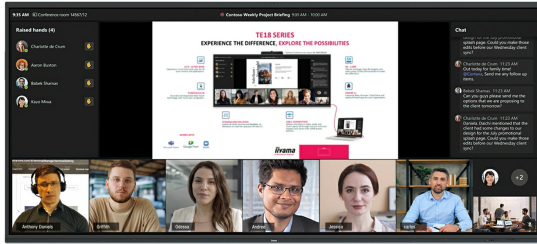

IFP INTERACTIVE DISPLAYS

INFORMATION

105" Ultra-wide Interactive 5K UHD display with 21:9 panoramic view

- The TE10518UWI-B1AG is a revolutionary 105" 5K UHD Interactive Touchscreen that brings a new level of collaboration and engagement to your workspace. Boasting cutting-edge technology and a host of impressive features and functionalities, this interactive display is designed to transform the way you work, communicate, and share ideas. Whether it's for boardrooms, classrooms, or collaborative meeting spaces, this 105" 21:9 Ultra-Wide interactive touchscreen is the ultimate tool to foster creativity, productivity, and seamless communication.

Microsoft Teams Front Row

Take your collaboration to the next level with your preferred integration of Microsoft Teams Front Row. This feature allows you to seamlessly host or join virtual meetings and video conferences using the interactive touchscreen as your central communication hub.

21:9 Ultra-Wide Screen

With an ultra-wide aspect ratio, this interactive touchscreen provides an expansive canvas to accommodate multiple content windows side-by-side, enhancing multitasking capabilities. The 21:9 Ultra Wide format is also the perfect optimisation for Microsoft Teams Front Row delivering an exceptional experience and meeting room equity for all attendees.

5K - 11 Mega Pixels

Experience stunning visuals with the 5K UHD resolution, offering crisp and clear images for a truly immersive viewing experience.

PURETOUCH-IR+

The state-of-the-art PureTouch-IR+ technology ensures accurate and precise touch responses, enabling effortless interaction and annotation.