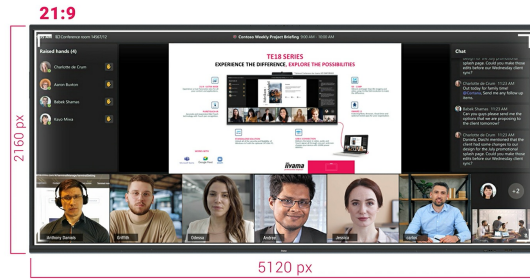

IFP INTERACTIVE DISPLAYS

INFORMATION

105" Ultra-wide Interactive 5K UHD display with 21:9 panoramic view

- The TE10518UWI-B1AG is a revolutionary 105" 5K UHD Interactive Touchscreen that brings a new level of collaboration and engagement to your workspace. Boasting cutting-edge technology and a host of impressive features and functionalities, this interactive display is designed to transform the way you work, communicate, and share ideas. Whether it's for boardrooms, classrooms, or collaborative meeting spaces, this 105" 21:9 Ultra-Wide interactive touchscreen is the ultimate tool to foster creativity, productivity, and seamless communication.

Microsoft Teams Front Row

Take your collaboration to the next level with your preferred integration of Microsoft Teams Front Row. This feature allows you to seamlessly host or join virtual meetings and video conferences using the interactive touchscreen as your central communication hub.

21:9 Ultra-Wide Screen

With an ultra-wide aspect ratio, this interactive touchscreen provides an expansive canvas to accommodate multiple content windows side-by-side, enhancing multitasking capabilities. The 21:9 Ultra Wide format is also the perfect optimisation for Microsoft Teams Front Row delivering an exceptional experience and meeting room equity for all attendees.

5K - 11 Mega Pixels

Experience stunning visuals with the 5K UHD resolution, offering crisp and clear images for a truly immersive viewing experience.

PURETOUCH-IR+

The state-of-the-art PureTouch-IR+ technology ensures accurate and precise touch responses, enabling effortless interaction and annotation.