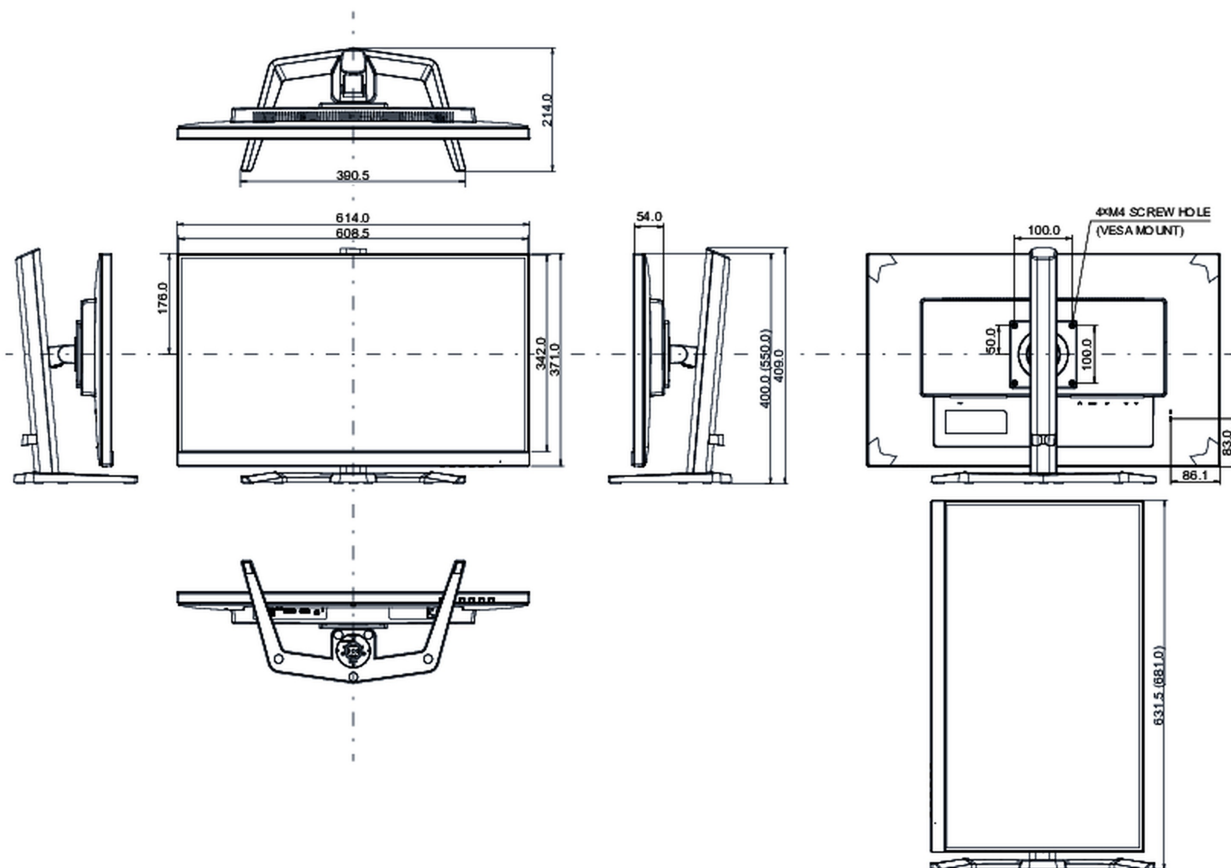

Propisi CE, TÜV-Bauart, EAC, PSE, RoHS podrška, ErP, WEEE, VCCI, REACH, UKCA

Klasa energetske efikasnosti (Regulation (EU) 2017/1369) G

REACH SVHC iznad 0.1%: Olova

08 DIMENZIJE / TEŽINA

Dimenzije proizvoda Š x V x D 614 x 400 (550) x 214mm

Dimenzije kutije Š x V x D 692 x 506 x 207mm

Težina (bez kutije) 5.7kg

Težina (sa kutijom) 7,7kg

EAN kod 4948570121939

All trademarks and registered trademarks acknowledged. E & O E. Specification subject to change without notice. All LCD's comply with ISO-9241-307:2008 in connection with pixel defects.