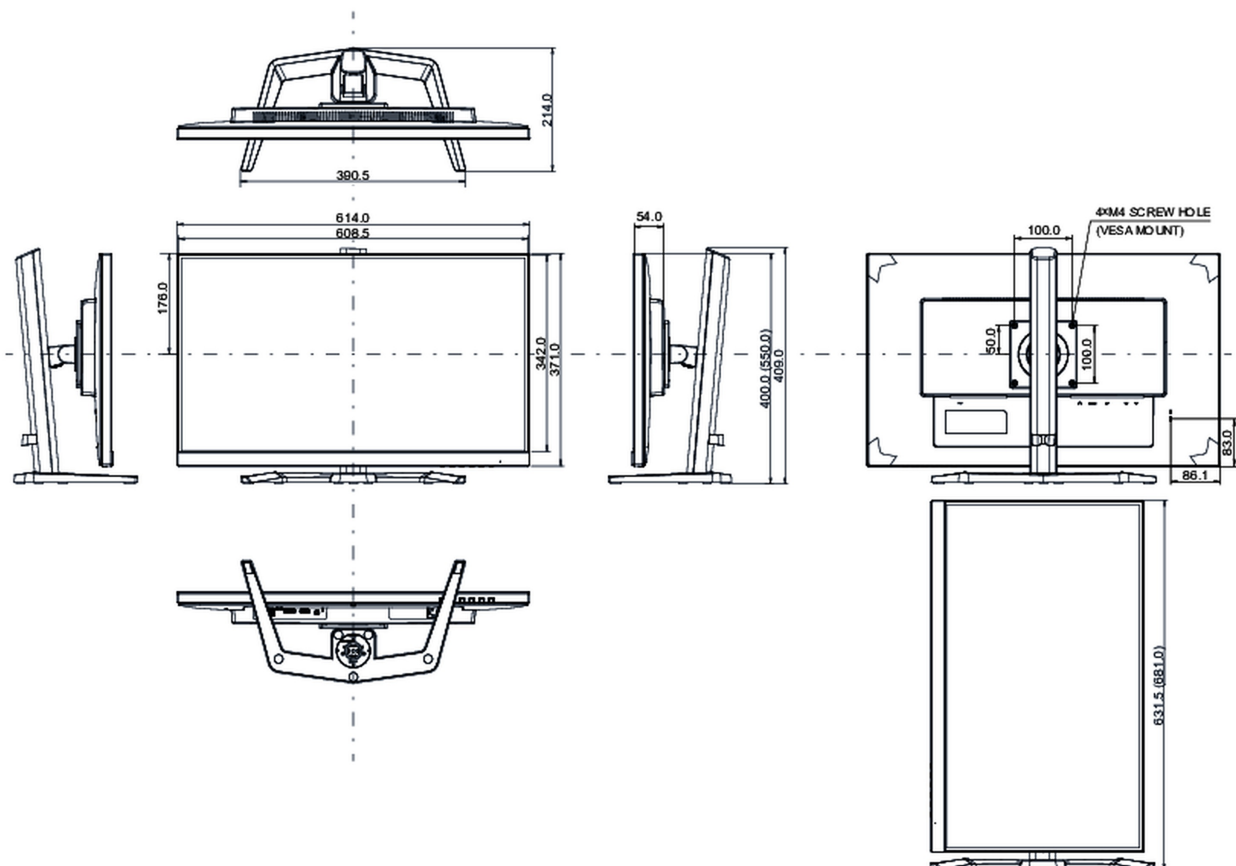

Cable management system

yes

05 ACCESSORIES INCLUDED

Cables

power, USB, HDMI, DP

Other

quick start guide, safety guide

06 POWER MANAGEMENT

Power supply unit

internal

Power supply

AC 100 - 240V, 50/60Hz

Power usage

33W typical, 0.5W stand by, 0.5W off mode

07 SUSTAINABILITY

Regulations

CE, TÜV-Bauart, EAC, PSE, RoHS support, ErP, WEEE, VCCI, REACH, UKCA

Energy efficiency class (Regulation (EU) 2017/1369)

G

REACH SVHC

above 0.1%: Lead

08 DIMENSIONS / WEIGHT

Product dimensions W x H x D

614 x 400 (550) x 214mm

Box dimensions W x H x D

692 x 506 x 207mm

Weight (without box)

5.7kg

Weight (with box)

7,7kg

EAN code

4948570121939