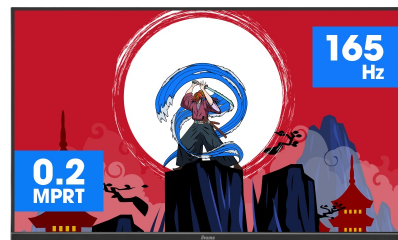

**Immerse yourself in the game with the curved GCB3280QSU Red Eagle with 165Hz refresh rate**

The 1500R curved VA panel with 165Hz refresh rate, 0.2ms MPRT and the 2560x1440 resolution gives you an immersive viewing experience and guarantees superb image quality. The height adjustable stand ensures you can easily adjust the screen position and easily customizable screen settings using the predefined and custom gaming modes along with the Black Tuner function gives you control over the dark scenes to make sure details are always clearly visible.

**CURVED DESIGN 1500R**

The 1500R curvature of the screen guarantees a realistic and comfortable viewing experience allowing you to really immerse yourself in the game.

**165Hz & 0.2ms MPRT**

With 165Hz refresh rate and 0.2ms MPRT response time the force is with you! Make split second decisions and be sure the image on the screen is always sharp and smooth.

## 01 DISPLAY CHARACTERISTICS

Diagonal	31.5", 80cm
Panel	VA LED, matte finish
Curved	1500R
Native resolution	2560 x 1440 @165Hz (3.7 megapixel WQHD, DisplayPort)
Aspect ratio	16:9
Panel brightness	350 cd/m <sup>2</sup>
Static contrast	3000:1
Advanced contrast	80M:1
Response time (MPRT)	0.2ms
Viewing zone	horizontal/vertical: 178°/178°, right/left: 89°/89°, up/down: 89°/89°
Colour support	16.7mln
Horizontal Sync	30 - 245kHz
Viewable area W x H	697.3 x 392.3mm, 27.5 x 15.4"
Pixel pitch	0.272mm
Colour	matte, black