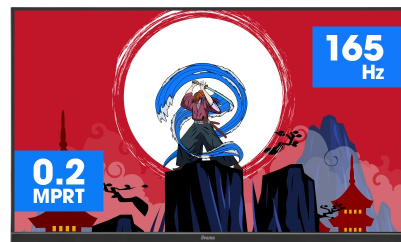

Immerse yourself in the game with the curved GCB3280QSU Red Eagle with 165Hz refresh rate

The 1500R curved VA panel with 165Hz refresh rate, 0.2ms MPRT and the 2560x1440 resolution gives you an immersive viewing experience and guarantees superb image quality. The height adjustable stand ensures you can easily adjust the screen position and easily customizable screen settings using the predefined and custom gaming modes along with the Black Tuner function gives you control over the dark scenes to make sure details are always clearly visible.

CURVED DESIGN 1500R

The 1500R curvature of the screen guarantees a realistic and comfortable viewing experience allowing you to really immerse yourself in the game.

165Hz & 0.2ms MPRT

With 165Hz refresh rate and 0.2ms MPRT response time the force is with you! Make split second decisions and be sure the image on the screen is always sharp and smooth.

01 DISPLAY CHARACTERISTICS

Diagonal	31.5", 80cm
Panel	VA LED, matte finish
Curved	1500R
Native resolution	2560 x 1440 @165Hz (3.7 megapixel WQHD, DisplayPort)
Aspect ratio	16:9
Panel brightness	350 cd/m ²
Static contrast	3000:1
Advanced contrast	80M:1
Response time (MPRT)	0.2ms
Viewing zone	horizontal/vertical: 178°/178°, right/left: 89°/89°, up/down: 89°/89°
Colour support	16.7mln
Horizontal Sync	30 - 245kHz
Viewable area W x H	697.3 x 392.3mm, 27.5 x 15.4"
Pixel pitch	0.272mm
Colour	matte, black