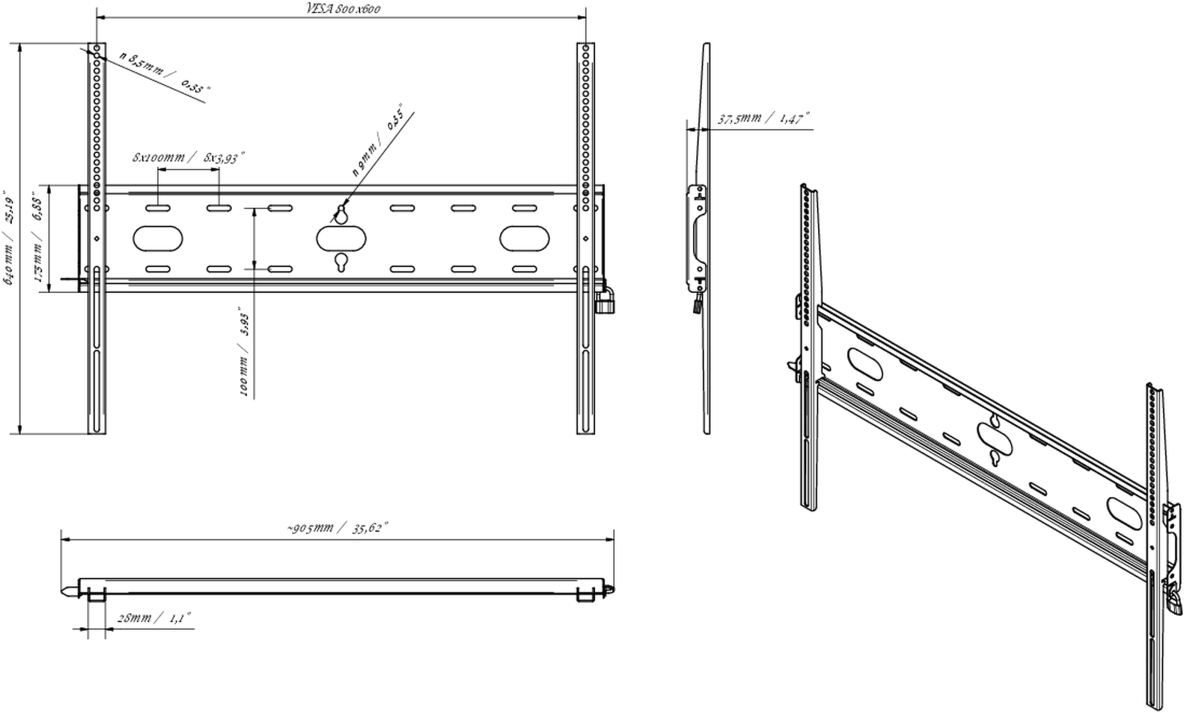

Evrensel duvar montajı, maks. 800x600mm. 125kg

With the easy and quick fixation system, this wall mount guarantees safe usage in environments like schools and other public utility buildings.

01 TEKNİK ÖZELLİK

Maksimum ağırlık kapasitesi	125kg / monitör
VESA minimum	100 x 100mm
VESA maksimum	800 x 600mm

MD-WM8060

All trademarks and registered trademarks acknowledged. E & O E. Specification subject to change without notice. All LCD's comply with ISO-9241-307:2008 in connection with pixel defects.