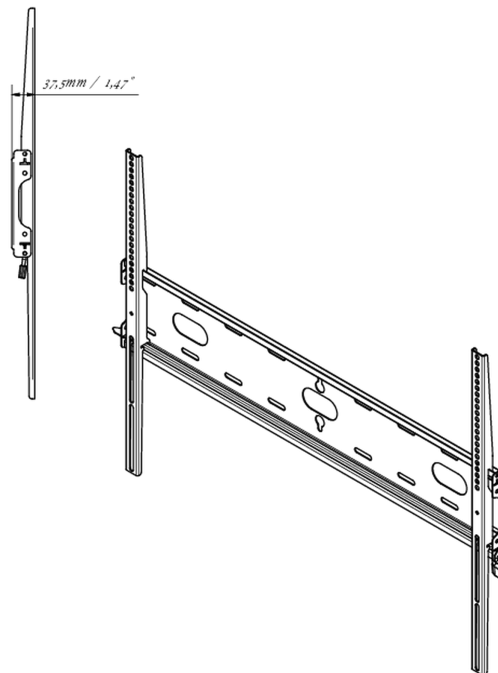

MD-WM8060

All trademarks and registered trademarks acknowledged. E & O E. Specification subject to change without notice. All LCD's comply with ISO-9241-307:2008 in connection with pixel defects.

© IIYAMA CORPORATION. ALL RIGHTS RESERVED