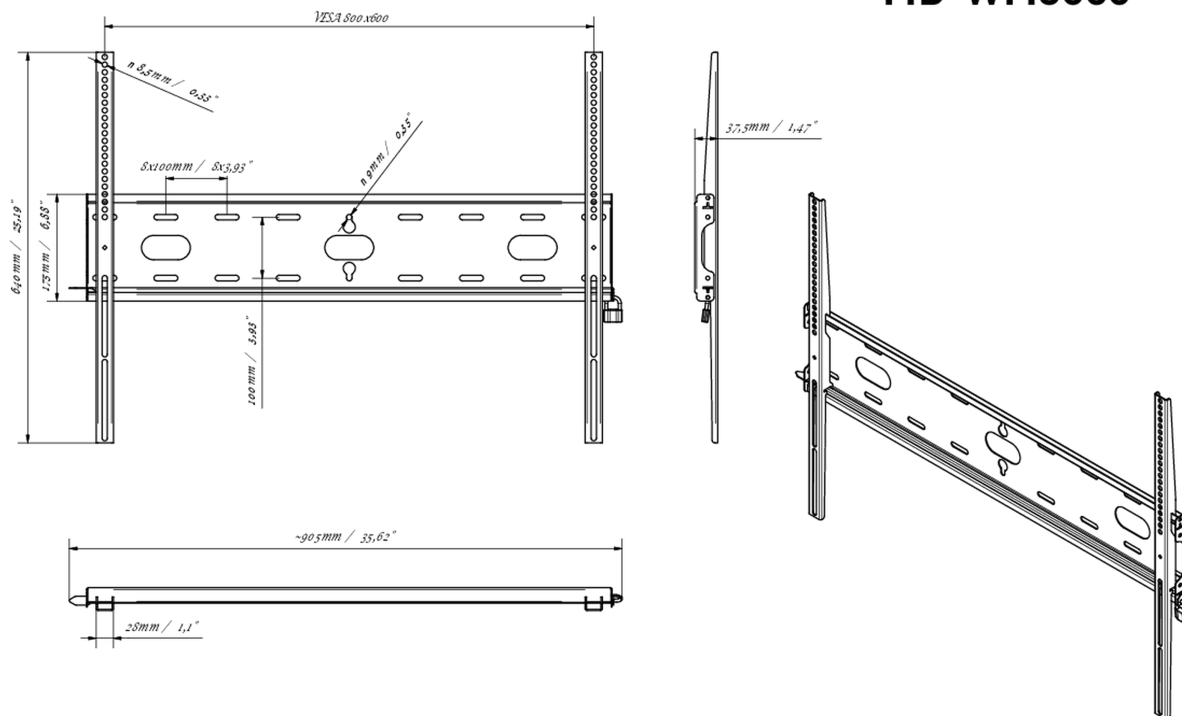

Universal wall mount, up to VESA 800x600mm, max. 125kg

With the easy and quick fixation system, this wall mount guarantees safe usage in environments like schools and other public utility buildings.

01 DEVICE

Type Wall Mount

02 TECHNICAL SPECIFICATION

Max weight capacity	125kg / monitor
VESA minimum	100 x 100mm
VESA maximum	800 x 600mm

MD-WM8060

03 DIMENSIONS / WEIGHT

Product dimensions W x H x D	860 x 640 x 37.5mm
Box dimensions W x H x D	930 x 220 x 40mm
Weight (without box)	3.3kg
Weight (with box)	4kg
EAN code	5902841107380