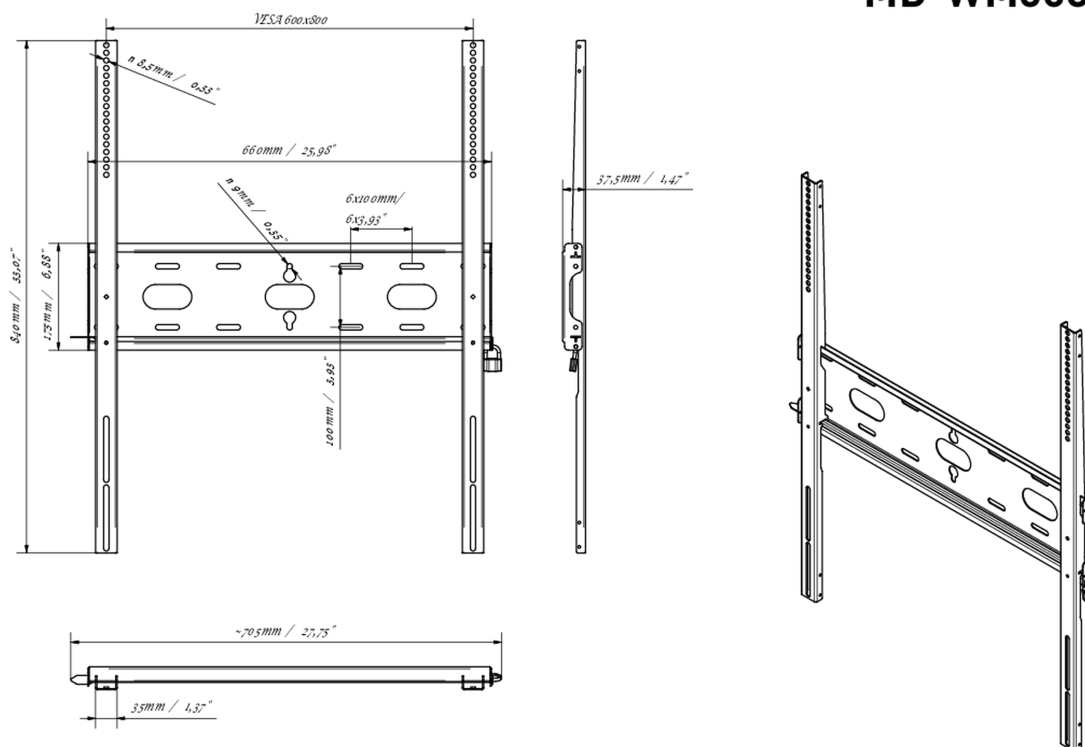

Universal wall mount, up to VESA 600x800mm, max. 125kg

With the easy and quick fixation system, this wall mount guarantees safe usage in environments like schools and other public utility buildings.

01 DEVICE

Type Wall Mount

02 TECHNICAL SPECIFICATION

Max weight capacity 125kg / monitor

VESA minimum 400 x 400mm

VESA maximum 600 x 800mm

MD-WM6080

03 DIMENSIONS / WEIGHT

Product dimensions W x H x D	660 x 840 x 37.5mm
Box dimensions W x H x D	930 x 220 x 40mm
Weight (without box)	3.4kg
Weight (with box)	4.1kg
EAN code	5902841107069