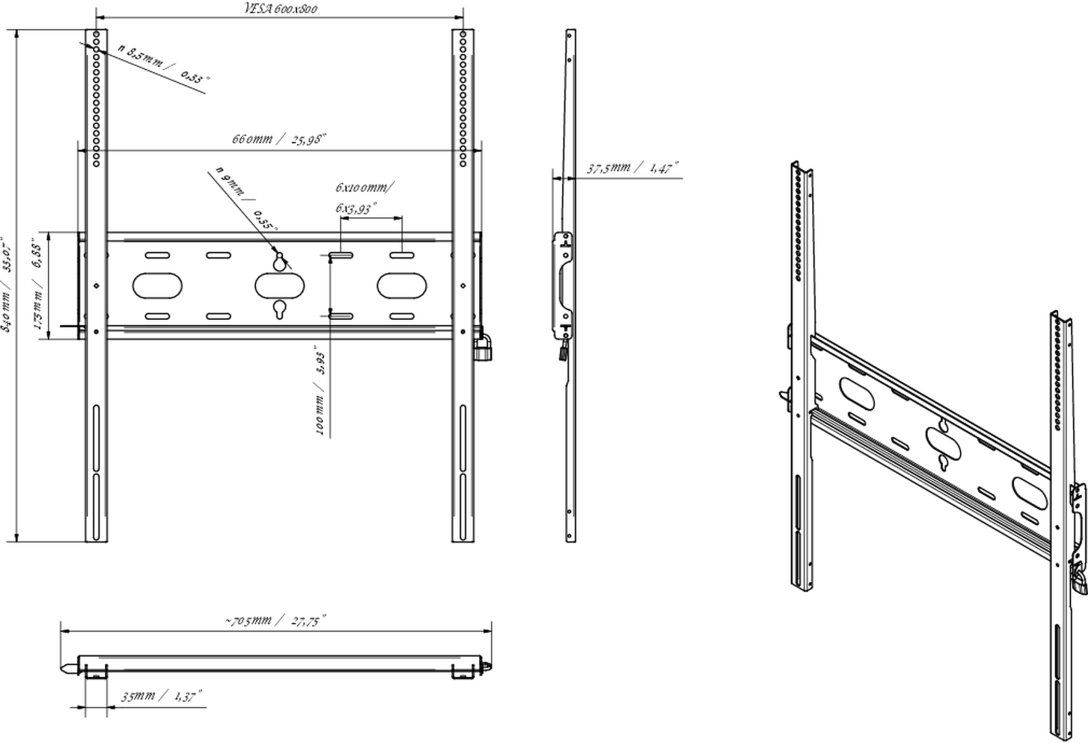

MD-WM6080

All trademarks and registered trademarks acknowledged. E & O E. Specification subject to change without notice. All LCD's comply with ISO-9241-307:2008 in connection with pixel defects.

© IIYAMA CORPORATION. ALL RIGHTS RESERVED