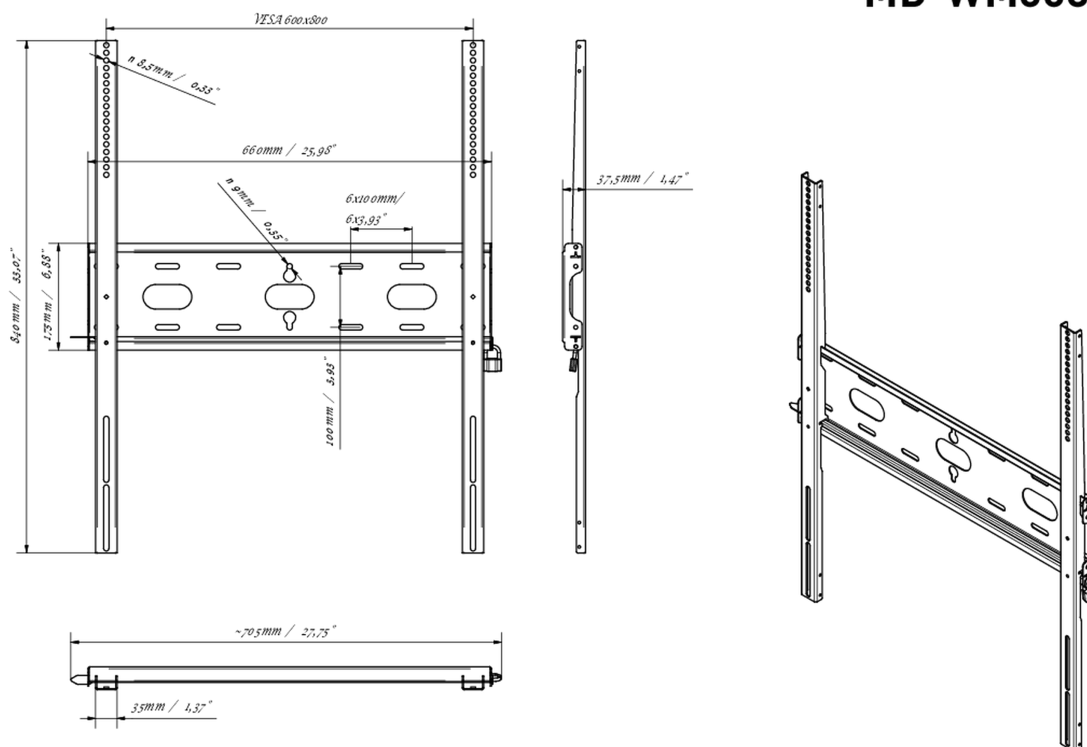

Universal wall mount, up to VESA 600x800mm, max. 125kg

With the easy and quick fixation system, this wall mount guarantees safe usage in environments like schools and other public utility buildings.

01 DEVICE

Type Wall Mount

02 TECHNICAL SPECIFICATION

Max weight capacity 125kg / monitor

VESA minimum 400 x 400mm

VESA maximum 600 x 800mm

MD-WM6080

03 DIMENSIONS / WEIGHT

Product dimensions W x H x D	660 x 840 x 37.5mm
Box dimensions W x H x D	930 x 220 x 40mm
Weight (without box)	3.4kg
Weight (with box)	4.1kg
EAN code	5902841107069