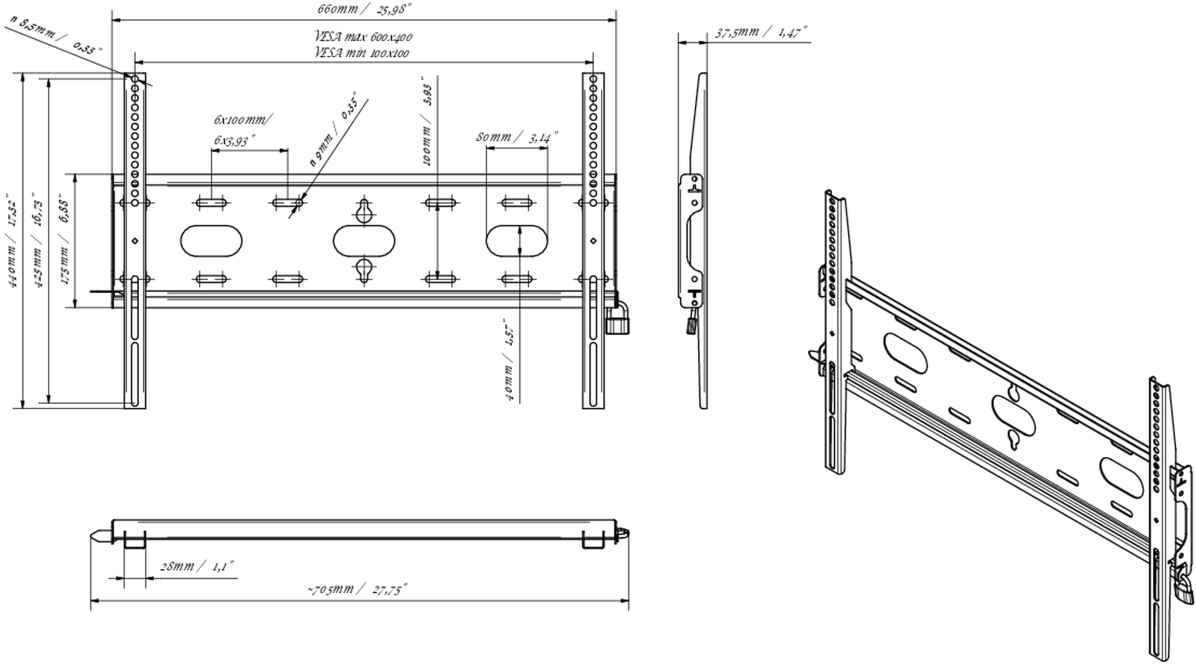

Universal wall mount, up to VESA 600x400mm, max. 125kg

With the easy and quick fixation system, this wall mount guarantees safe usage in environments like schools and other public utility buildings.

01 DEVICE

Type Wall Mount

02 TECHNICAL SPECIFICATION

Max weight capacity	125kg / monitor
VESA minimum	100 x 100mm
VESA maximum	600 x 400mm

MD-WM6040

03 DIMENSIONS / WEIGHT

Product dimensions W x H x D 660 x 440 x 37.5mm

Box dimensions W x H x D 690 x 220 x 40mm

Weight (without box) 2.3kg

Weight (with box) 3kg

EAN code 5902841107106

MD-WM6040

All trademarks and registered trademarks acknowledged. E & O E. Specification subject to change without notice. All LCD's comply with ISO-9241-307:2008 in connection with pixel defects.