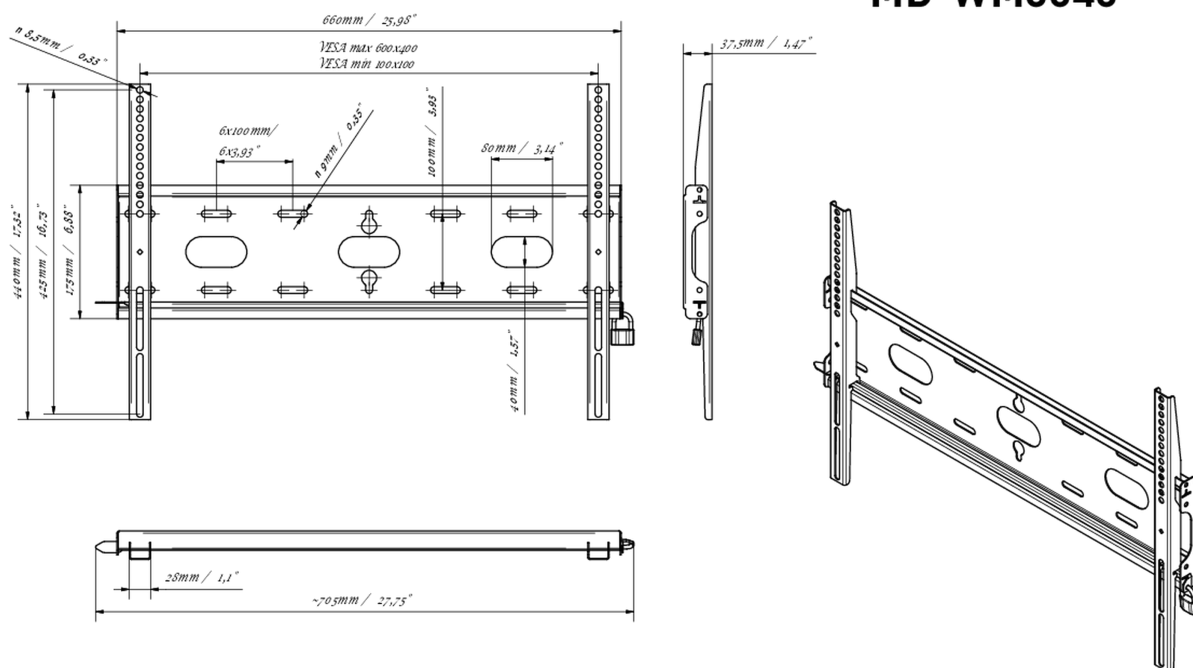

Universal wall mount, up to VESA 600x400mm, max. 125kg

With the easy and quick fixation system, this wall mount guarantees safe usage in environments like schools and other public utility buildings.

01 DEVICE

Type Wall Mount

02 TECHNICAL SPECIFICATION

Max weight capacity	125kg / monitor
VESA minimum	100 x 100mm
VESA maximum	600 x 400mm

MD-WM6040

03 DIMENSIONS / WEIGHT

Product dimensions W x H x D 660 x 440 x 37.5mm

Box dimensions W x H x D 690 x 220 x 40mm

Weight (without box) 2.3kg

Weight (with box) 3kg

EAN code 5902841107106

MD-WM6040

All trademarks and registered trademarks acknowledged. E & O E. Specification subject to change without notice. All LCD's comply with ISO-9241-307:2008 in connection with pixel defects.