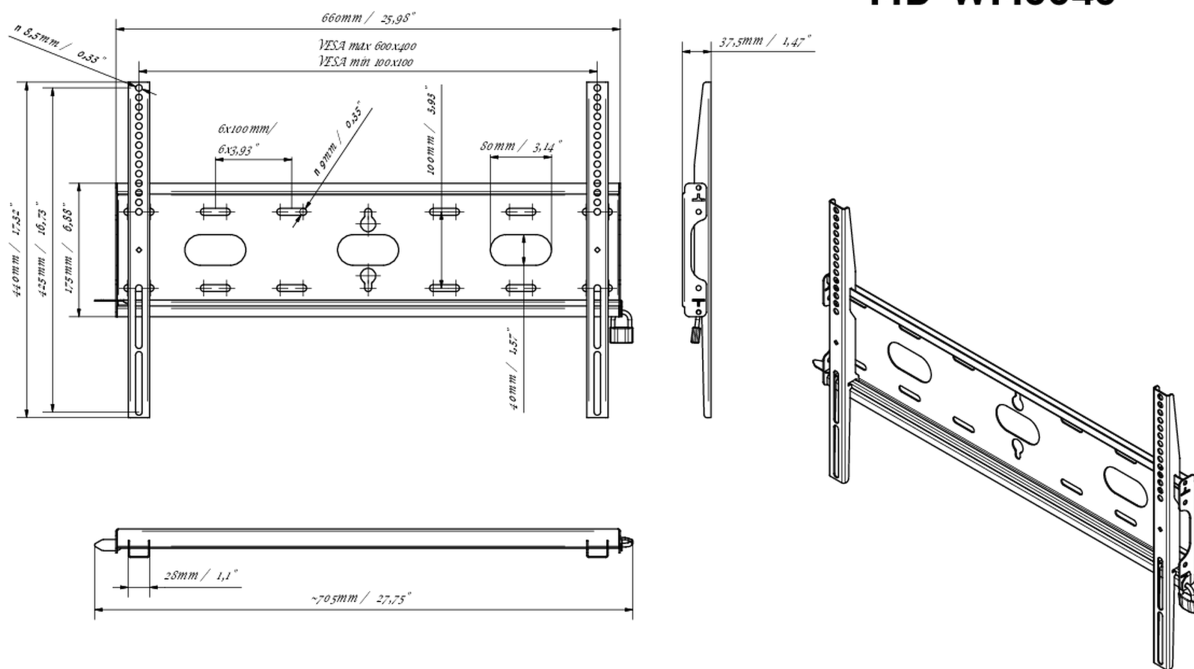

Universal wall mount, up to VESA 600x400mm, max. 125kg

With the easy and quick fixation system, this wall mount guarantees safe usage in environments like schools and other public utility buildings.

01 DEVICE

Type Wall Mount

02 TECHNICAL SPECIFICATION

Max weight capacity	125kg / monitor
VESA minimum	100 x 100mm
VESA maximum	600 x 400mm

MD-WM6040

03 DIMENSIONS / WEIGHT

Product dimensions W x H x D	660 x 440 x 37.5mm
Box dimensions W x H x D	690 x 220 x 40mm
Weight (without box)	2.3kg
Weight (with box)	3kg
EAN code	5902841107106