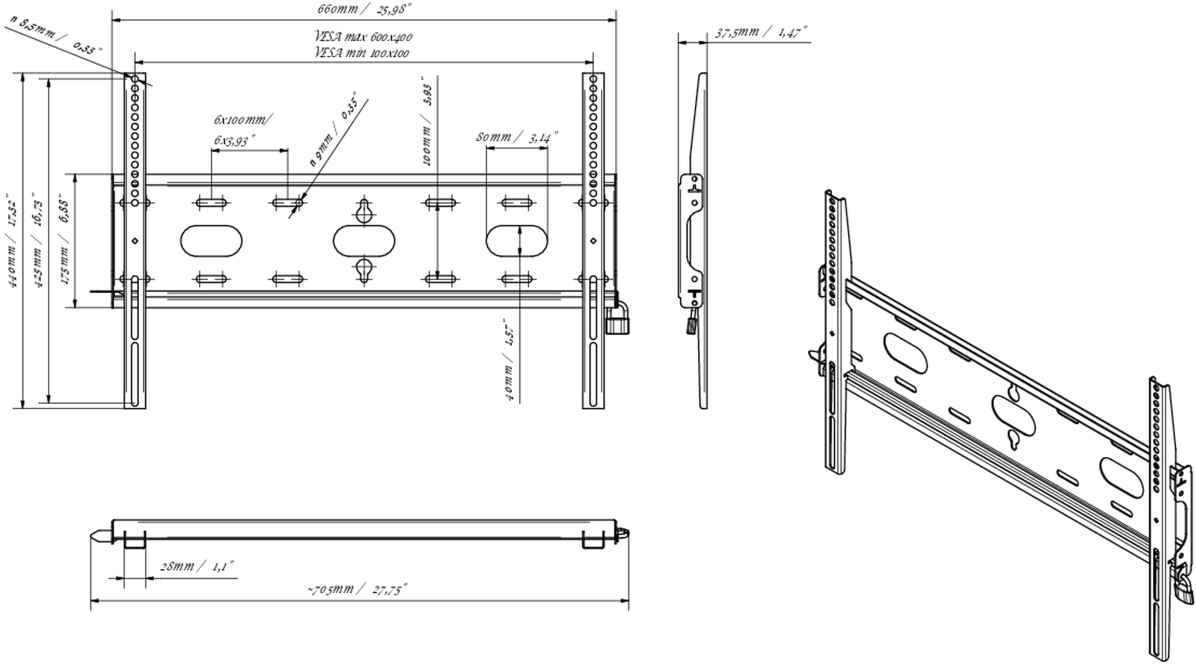

MD-WM6040

All trademarks and registered trademarks acknowledged. E & O E. Specification subject to change without notice. All LCD's comply with ISO-9241-307:2008 in connection with pixel defects.

© IIYAMA CORPORATION. ALL RIGHTS RESERVED