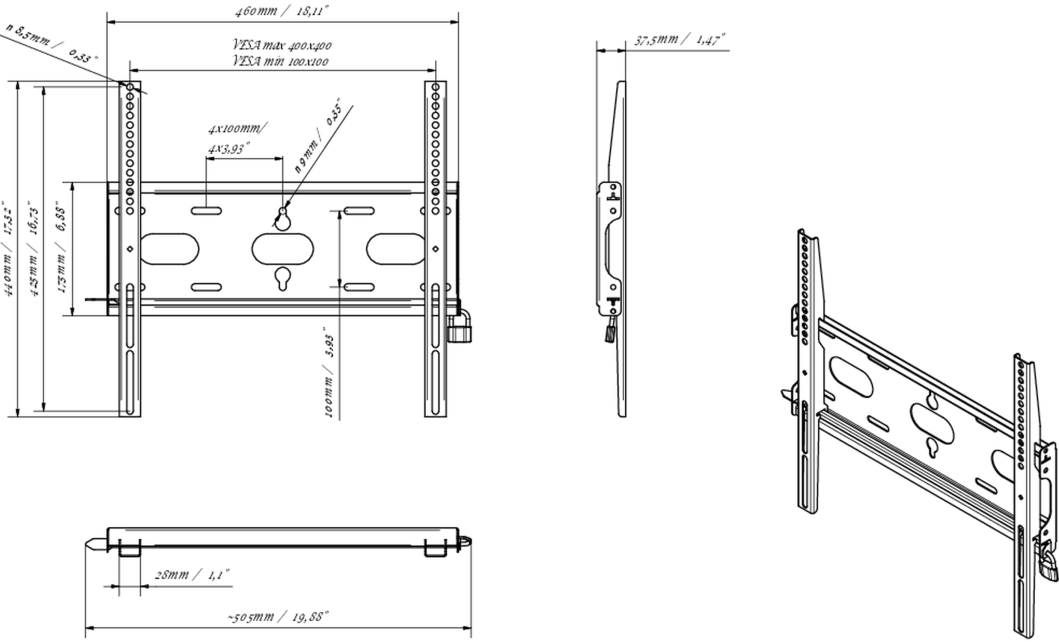

MD-WM4040

All trademarks and registered trademarks acknowledged. E & O E. Specification subject to change without notice. All LCD's comply with ISO-9241-307:2008 in connection with pixel defects.

© IIYAMA CORPORATION. ALL RIGHTS RESERVED