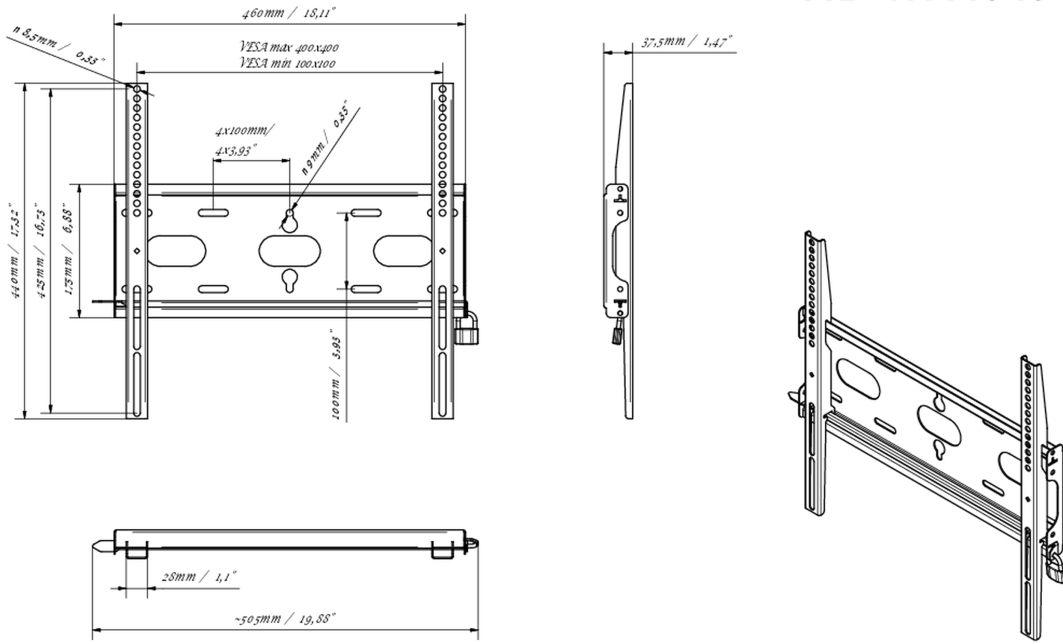

Universal wall mount, up to VESA 400x400mm, max. 125kg

With the easy and quick fixation system, this wall mount guarantees safe usage in environments like schools and other public utility buildings.

01 DEVICE

Type Wall Mount

02 TECHNICAL SPECIFICATION

Max weight capacity	125kg / monitor
VESA minimum	100 x 100mm
VESA maximum	400 x 400mm

MD-WM4040

03 DIMENSIONS / WEIGHT

Product dimensions W x H x D	460 x 440 x 37.5mm
Box dimensions W x H x D	205 x 505 x 38mm
Weight (without box)	1.8kg
Weight (with box)	2.5kg
EAN code	5902841107281