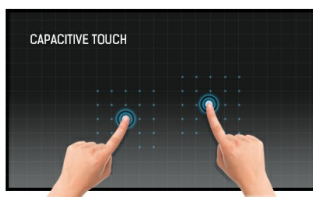

23.8" PCAP 10pt touchscreen monitor featuring IPS panel technology, Edge-to-Edge glass design and anti fingerprint coating

With its Full HD (1920x1080) resolution and accurate Projective Capacitive 10 point touch technology, the ProLite T2452MSC-BW1 delivers seamless and accurate touch response. Featuring IPS LCD screen technology, it offers exceptional colour performance and wide viewing angles, making it a perfect choice for a vast array of interactive applications. The flexible stand can be positioned at several angles creating a comfortable and ergonomic user experience and the integrated cable management system hides all the cables and electrical wires giving a neat and cable-free workspace. In addition, the edge-to-edge glass and ultra slim design creates an eye-catching finish. The ProLite T2452MSC-B1 is the ideal solution for interactive signage, instore retail, POS and interactive presentations.

Szintén elérhető fehér színben : [ProLite T2452MSC-W1](#)