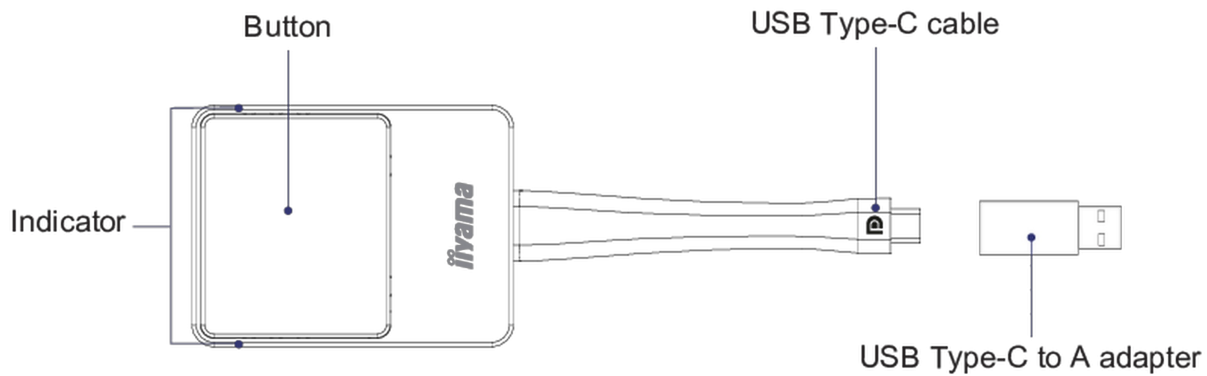

WP D002C

03 POWER-MANAGEMENT

Блок питания	внешний
Потребляемая мощность	4.5W стандарт

04 СТАНДАРТЫ

Сертификаты	CE, RoHS support, WEEE, REACH

05 РАЗМЕР / ВЕС

Размер продукта Ш x В x Г	57 x 175 x 17мм
Размер коробки Ш x В x Г	100 x 123 x 33мм
Вес (без упаковки)	0.81кг
Вес (с упаковкой)	0.217кг
EAN код	4948570032891

WP D002C