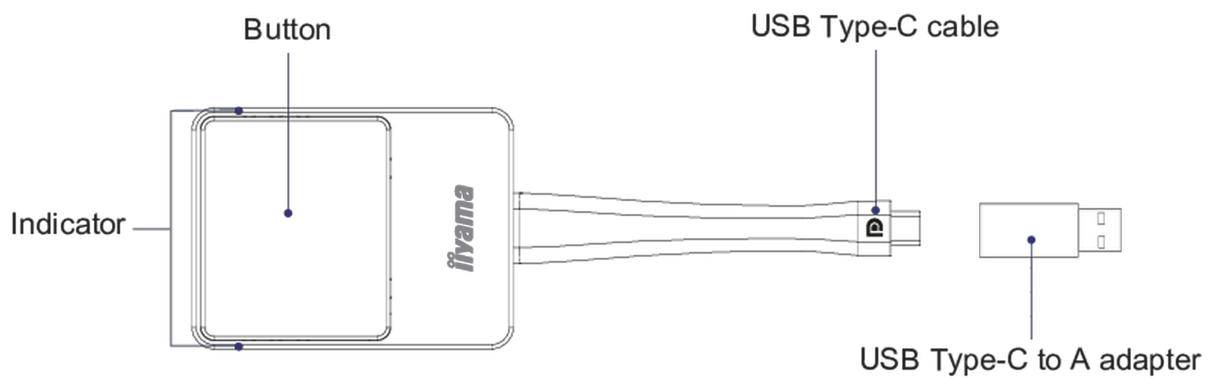

02 TECHNICAL SPECIFICATION

Colour	silver, black
Software	Connects with EShare app version 7.3 and higher.

WP D002C

03 POWER MANAGEMENT

Power supply unit	external
Power usage	4.5W typical

04 SUSTAINABILITY

Regulations	CE, RoHS support, WEEE, REACH
-------------	-------------------------------

05 DIMENSIONS / WEIGHT

Product dimensions W x H x D	57 x 175 x 17mm
Box dimensions W x H x D	100 x 123 x 33mm
Weight (without box)	0.81kg
Weight (with box)	0.217kg
EAN code	4948570032891

WP D002C

06 ENVIRONMENTAL CONDITIONS