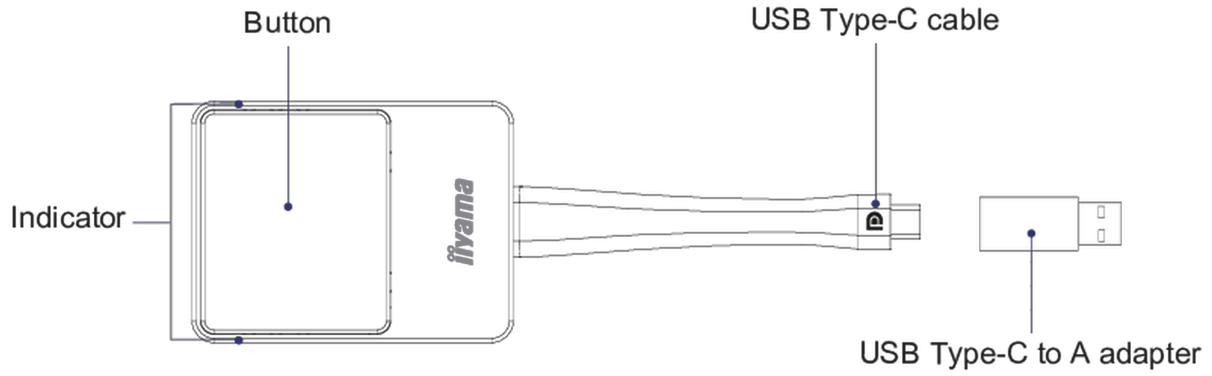

To use the dongle you need to pair it with the Android receiver. The included USB Type-C to A adapter can be used if the Android receiver doesn't have a Type-C connection.

01 DEVICE

Supported platforms	Windows, MAC, Chrome, Any OS which supports full feature Type-C (DP-Alt supported)
DisplayPort Out	x1 (1.2, complies with HDCP)
Audio	stereo, radio quality 16bits 48kHz
Frame rate	Up to 60 fps depending on environment (FHD) and 30fps for 4K
Output resolution	720x480, 720x576, 1280x720, 1920x1080(1080P), 3840x2160@30Hz
Features	Included: USB type-C to A adapter (to pair devices)
Input resolution	Video: 480p, 576p, 720p, 1080p
Wireless	IEEE 802.11n, 5GHz
Data rate wireless	up to 300Mbps
Authentication protocol	WPA2(WPA2-PSK (Pre-Shared key) / WPA2- Enterprise)
Security (encryption)	WPA2
Reach	20 m max.

02 TECHNICAL SPECIFICATION

Colour	silver, black
Software	Connects with EShare app version 7.3 and higher.

WP D002C

03 POWER MANAGEMENT

Power supply unit	external
Power usage	4.5W typical

04 SUSTAINABILITY

Regulations	CE, RoHS support, WEEE, REACH
-------------	-------------------------------

05 DIMENSIONS / WEIGHT

Product dimensions W x H x D	57 x 175 x 17mm
Box dimensions W x H x D	100 x 123 x 33mm
Weight (without box)	0.81kg
Weight (with box)	0.217kg
EAN code	4948570032891

WP D002C

06 ENVIRONMENTAL CONDITIONS