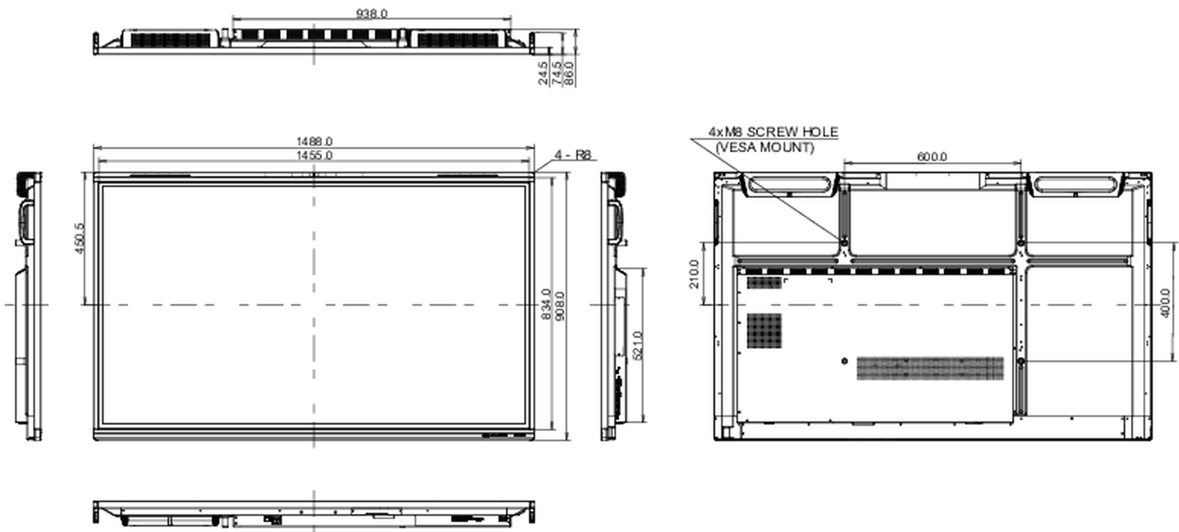

## 10 DIMENZIJE / TEŽINA

Dimenzije proizvoda Š x V x D 1488 x 908 x 86mm

Dimenzije kutije Š x V x D 1628 x 1005 x 208mm

Težina (bez kutije) 39kg

Težina (sa kutijom) 48.3kg

EAN kod 4948570122028

All trademarks and registered trademarks acknowledged. E & O E. Specification subject to change without notice. All LCD's comply with ISO-9241-307:2008 in connection with pixel defects.