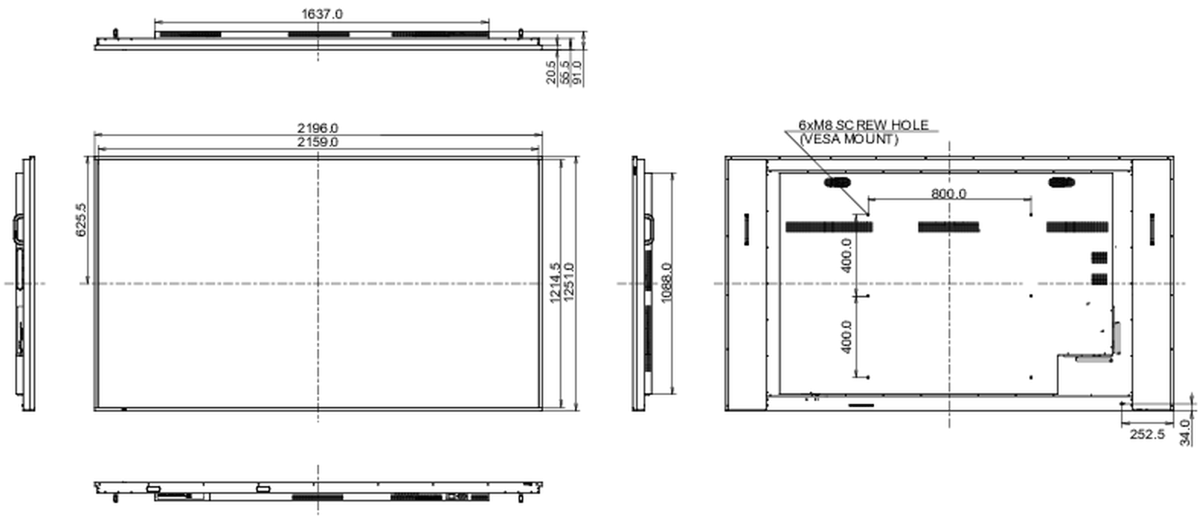

## 09 DIMENSIONS / WEIGHT

<b>Product dimensions W x H x D</b>	2196 x 1251 x 91mm
<b>Box dimensions W x H x D</b>	2330 x 1425 x 280mm
<b>Weight (without box)</b>	83.6kg
<b>Weight (with box)</b>	109.6kg
<b>EAN code</b>	4948570121823