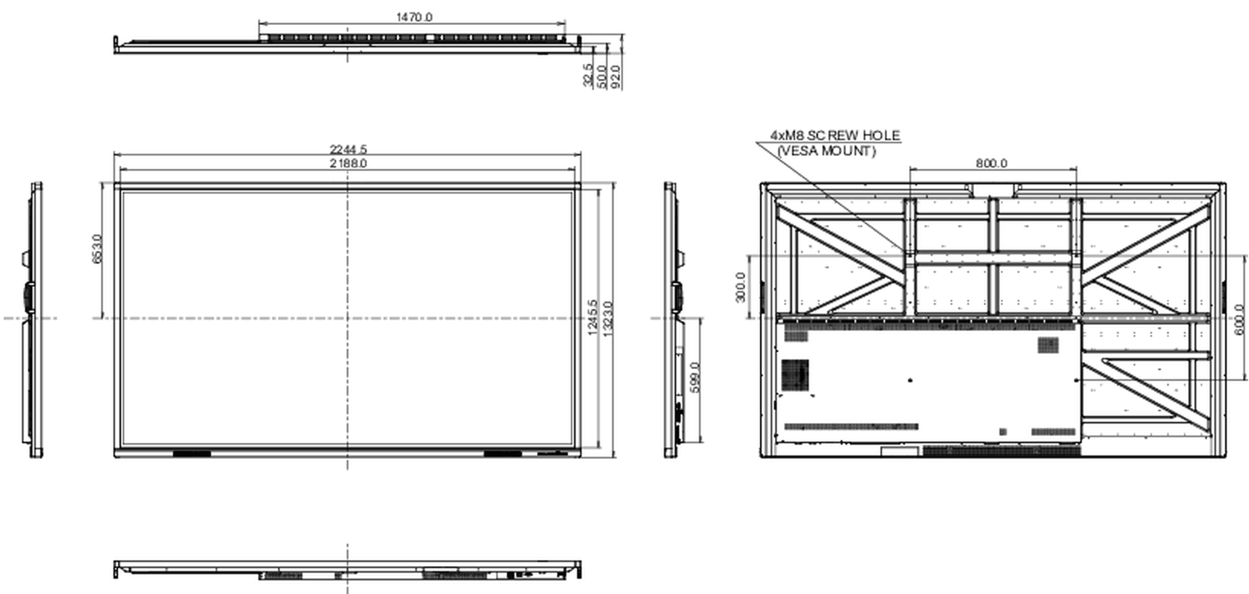

10 DIMENZIJE / TEŽINA

Dimenzije proizvoda Š x V x D 2245 x 1323 x 92mm

Dimenzije kutije Š x V x D 2406 x 1474 x 280mm

Težina (bez kutije) 98.5kg

Težina (sa kutijom) 128.1kg

EAN kod 4948570122875

All trademarks and registered trademarks acknowledged. E & O E. Specification subject to change without notice. All LCD's comply with ISO-9241-307:2008 in connection with pixel defects.