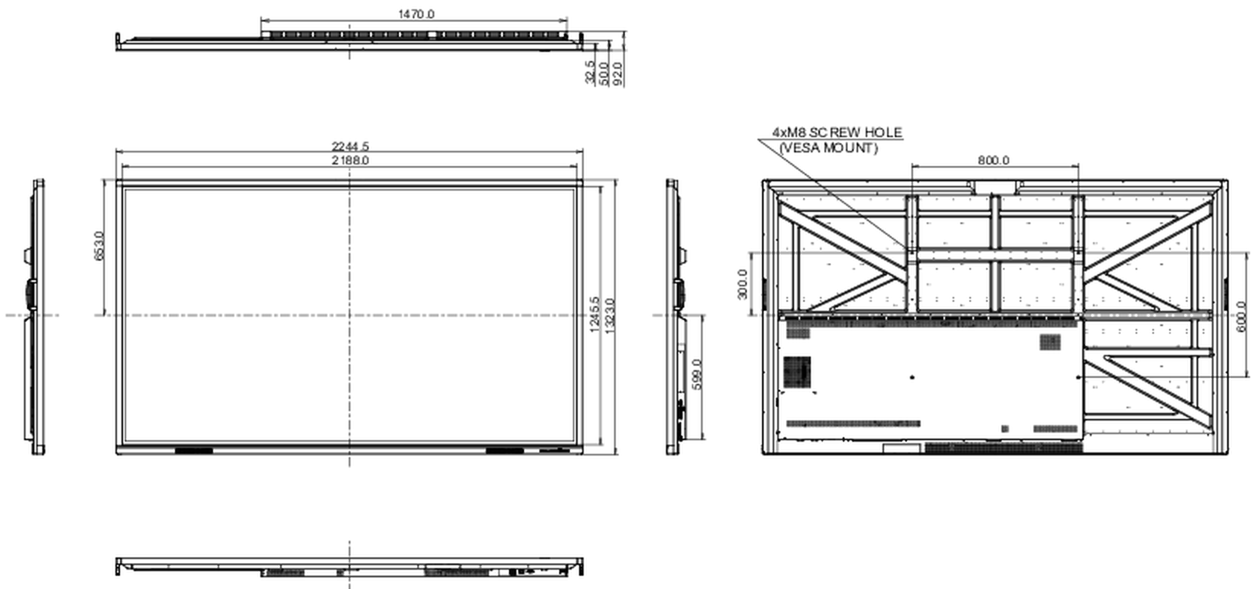

REACH SVHC above 0.1%: Lead

10 DIMENSIONS / WEIGHT

Product dimensions W x H x D 2245 x 1323 x 92mm

Box dimensions W x H x D 2406 x 1474 x 280mm

Weight (without box) 98.5kg

Weight (with box) 128.1kg

EAN code 4948570122875