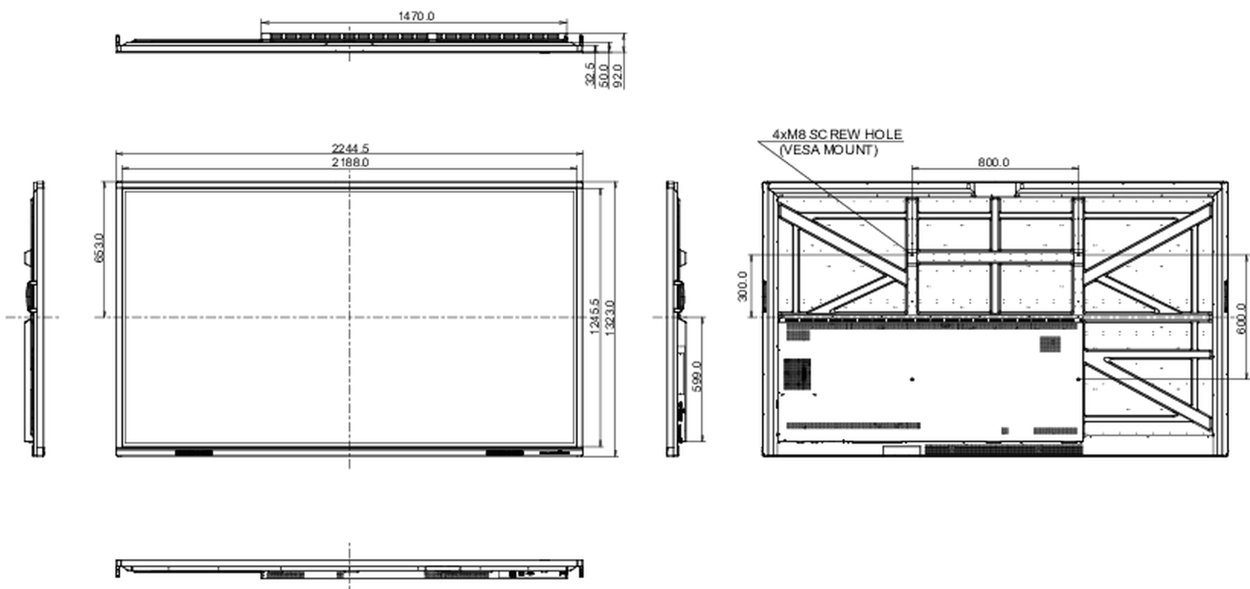

REACH SVHC above 0.1%: Lead

10 DIMENSIONS / WEIGHT

Product dimensions W x H x D 2245 x 1323 x 92mm

Box dimensions W x H x D 2406 x 1474 x 280mm

Weight (without box) 98.5kg

Weight (with box) 128.1kg

EAN code 4948570122875