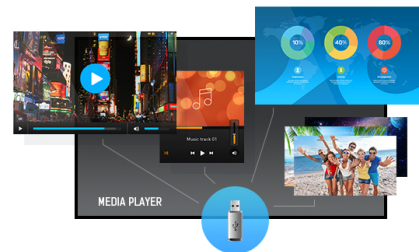

## 43" Professional Digital Signage display with 4K UHD resolution

Set in a slim bezel, the iiyama LE4341UHS is a professional digital signage display offering 18/7 operating time and landscape orientation.

The 4K UHD resolution (3840x2160) provides exceptional colour and image performance. With the built-in media player you can play your favourite music and show your most beautiful videos, photos and images directly on screen.

### 4K

Разрешение UHD (3840x2160), также известное как 4K, помещает в 4 раза больше информации, чем обычный экран Full HD. Благодаря высокому показателю DPI (количество точек на дюйм), такой экран воспроизводит необычайно четкое и контрастное изображение.

### Media player

Play your favourite music and show your most beautiful videos, photos and images directly on screen from a flash drive or the internal memory with the built-in media player.