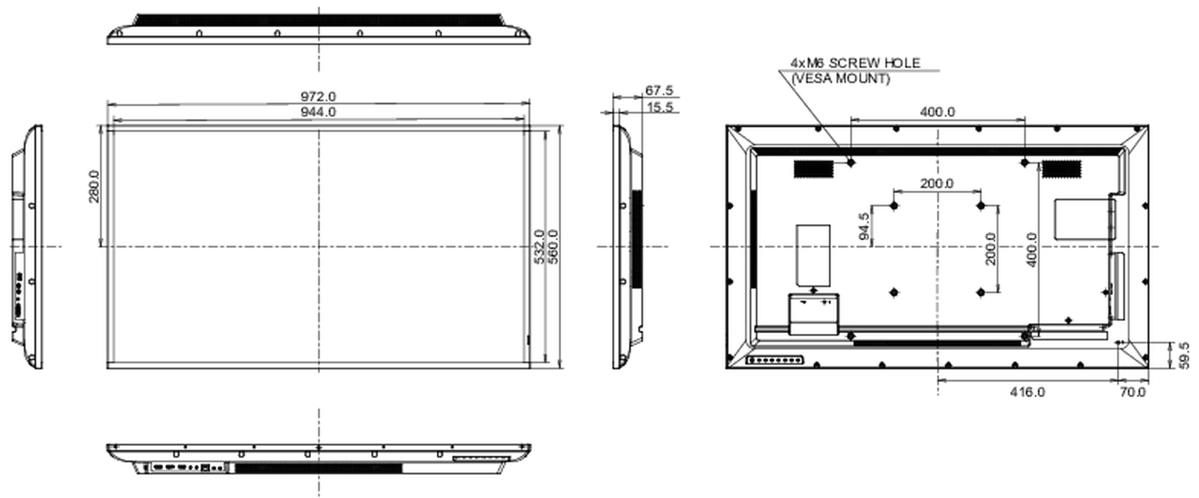

08 SUSTAINABILITY

Regulations	CB, CE, TÜV-Bauart, EAC, RoHS support, ErP, WEEE, REACH
Energy efficiency class (Regulation (EU) 2017/1369)	G
REACH SVHC	above 0.1%: Lead

09 DIMENSIONS / WEIGHT

Product dimensions W x H x D	972 x 560 x 67.5mm
Box dimensions W x H x D	1070 x 690 x 139mm
Weight (without box)	8.8kg
Weight (with box)	12.3kg
EAN code	4948570120932