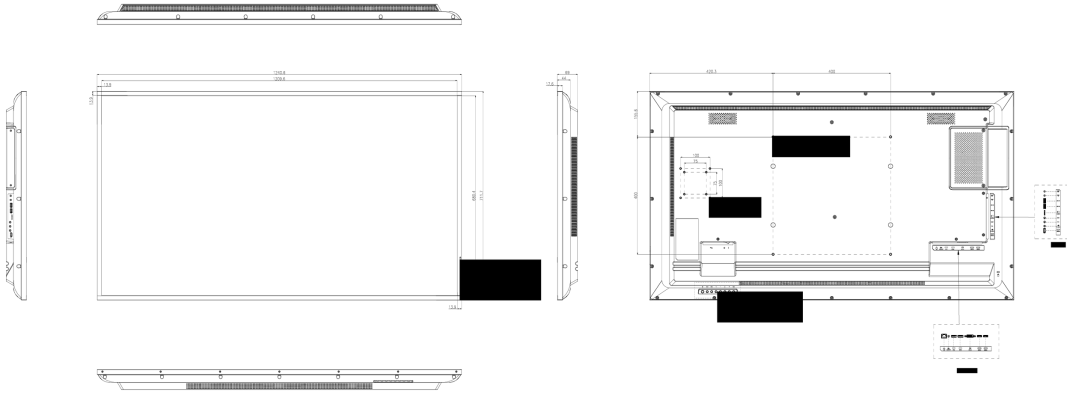

LH5554UHS-B1AG

All trademarks and registered trademarks acknowledged. E & O E. Specification subject to change without notice. All LCD's comply with ISO-9241-307:2008 in connection with pixel defects.

© IIYAMA CORPORATION. ALL RIGHTS RESERVED