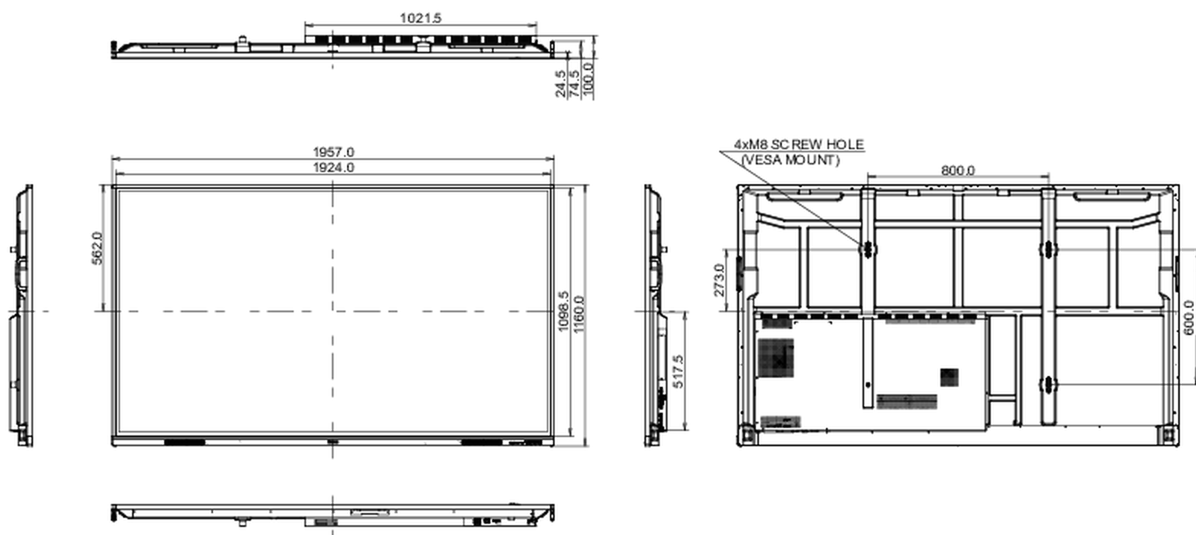

09 ODRŽIVOST

Propisi

CB, CE, TÜV-Bauart, EAC, RoHS podrška, ErP, WEEE, REACH (RoHS)

REACH SVHC

iznad 0.1%: Olova

10 DIMENZIJE / TEŽINA

Dimenzije proizvoda Š x V x D

1957 x 1160 x 100mm

Dimenzije kutije Š x V x D

2110 x 1283 x 225mm

Težina (bez kutije)

58.6kg

Težina (sa kutijom)

75.9kg

EAN kod

4948570122967

All trademarks and registered trademarks acknowledged. E & O E. Specification subject to change without notice. All LCD's comply with ISO-9241-307:2008 in connection with pixel defects.

© IIYAMA CORPORATION. ALL RIGHTS RESERVED