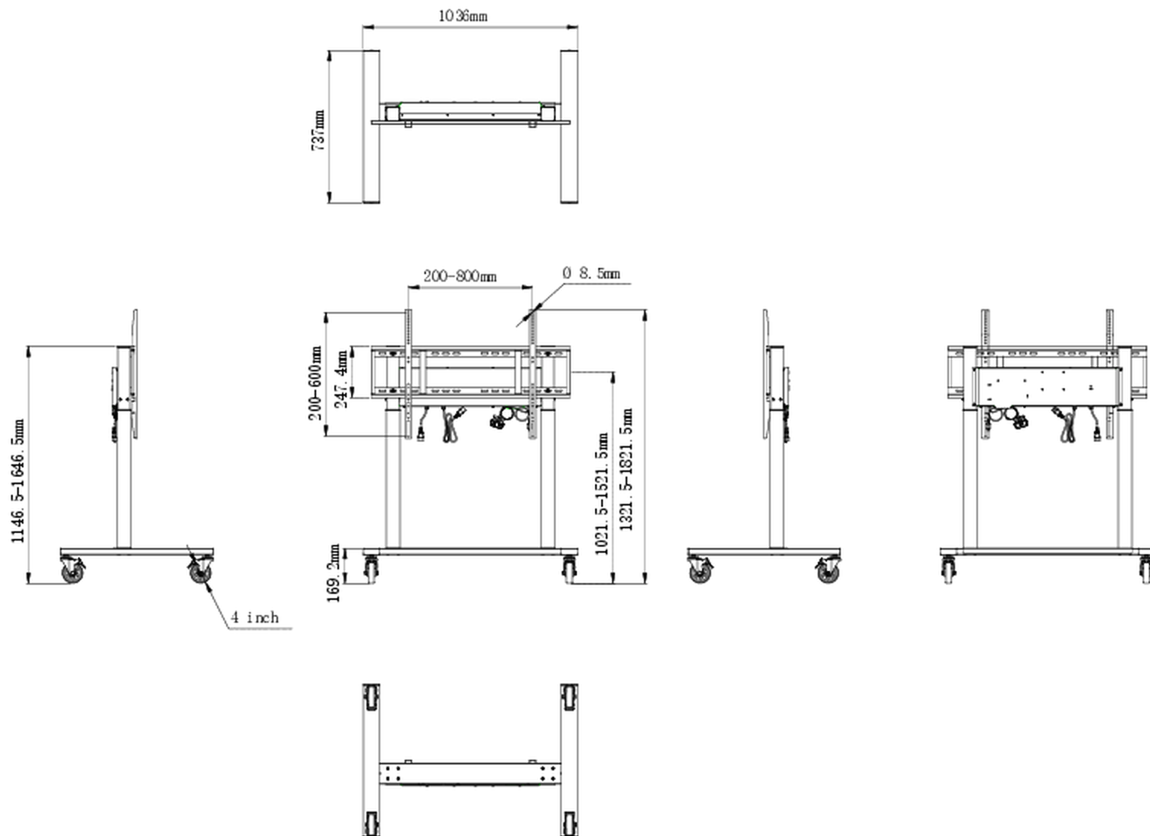

## Double column electric floor lift on wheels

An anti-collision electric trolley for large format displays up to VESA 800x600mm. This product is unique because of its screen flexibility and installation ease, within just five steps the product is installed and ready for use in any meeting area.

This mobile stand with electrical 500mm height adjustment provides a continuous and silent adjustment, controlled directly from a compatible iiyama TE SERIES display or with the attached control pad. The 4-inch muting castor omni directional wheels make it easy and save to move the car around. The integrated screen bracket supports most VESA patterns, making this floor lift suitable for every display up to 86" with a max. weight of 80kg.

### 01 TECHNIKAI PARAMÉTEREK

<b>Magasság beállítás</b>	500mm, Centre of the screen is 1021.5 - 1521.5mm
<b>Maximális teherbírás</b>	80kg / monitor
<b>VESA maximum</b>	800 x 600mm
<b>Extra</b>	cable clips, customized cables (USB cable, remote controller, two power extension cables)

## 02 MÉRETEK / SÚLY

**Termék méretei Sz x H x M** 1036 x 1298 to 1798 x 737mm

**Doboz méretei Sz x H x M** 1123 x 1123 x 132mm

**Súly (doboz nélkül)** 32.4kg

**Súly (dobozsal)** 37.1kg

**EAN kód** 4948570033126