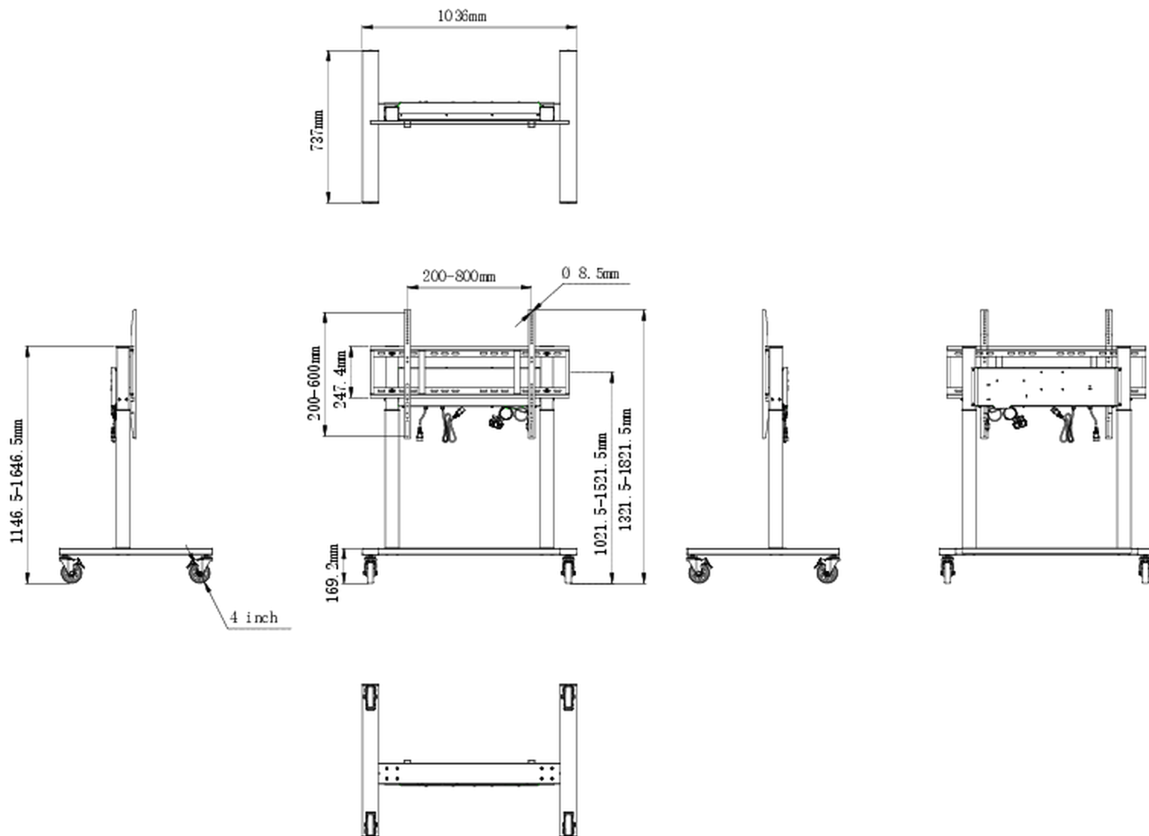

Double column electric floor lift on wheels

An anti-collision electric trolley for large format displays up to VESA 800x600mm. This product is unique because of its screen flexibility and installation ease, within just five steps the product is installed and ready for use in any meeting area.

This mobile stand with electrical 500mm height adjustment provides a continuous and silent adjustment, controlled directly from a compatible iiyama TE SERIES display or with the attached control pad. The 4-inch muting castor omni directional wheels make it easy and save to move the car around. The integrated screen bracket supports most VESA patterns, making this floor lift suitable for every display up to 86" with a max. weight of 80kg.

01 SPECIFIKACE

Height adjustment	500mm, Centre of the screen is 1021.5 - 1521.5mm
Váha max.	80kg / monitor
VESA maximum	800 x 600mm
Extra	cable clips, customized cables (USB cable, remote controller, two power extension cables)

02 ROZMĚRY / HMOTNOST

Rozměry výrobku Š x V x D 1036 x 1298 to 1798 x 737mm

Rozměry balení Š x V x D 1123 x 1123 x 132mm

Váha (bez balení) 32.4kg

Váha (s balením) 37.1kg

EAN code 4948570033126

Všechny ochranné známky jsou registrovány a chráněny. Vyhrazené právo na změny. Veškeré ploché panely LCD splňují normu ISO-9241-307:2008 v oblasti počtu vadných pixelů.