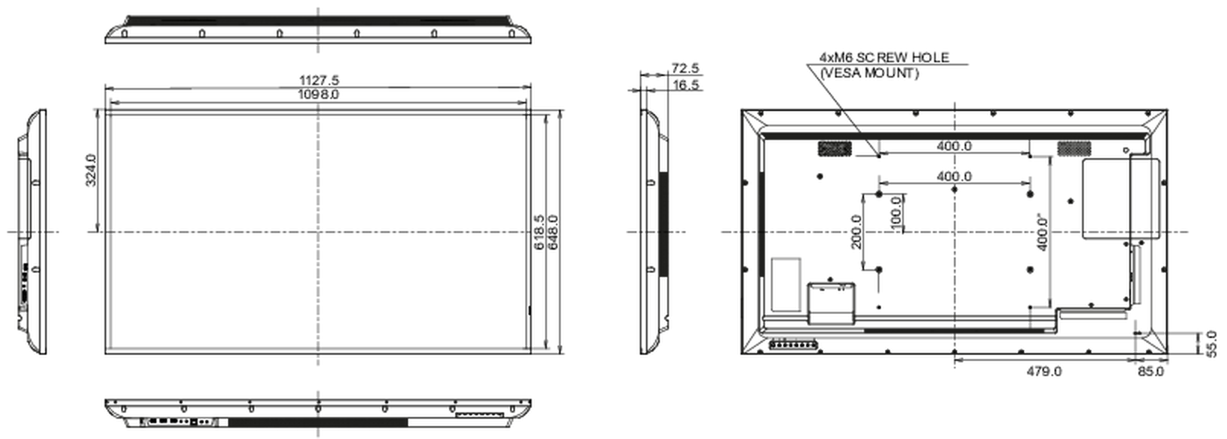

08 SUSTAINABILITY

Regulations	CB, CE, TÜV-Bauart, EAC, RoHS support, ErP, WEEE, REACH
Energy efficiency class (Regulation (EU) 2017/1369)	G
REACH SVHC	above 0.1%: Lead

09 DIMENSIONS / WEIGHT

Product dimensions W x H x D	1127.6 x 648.2 x 72.5mm
Box dimensions W x H x D	1245 x 790 x 148mm
Weight (without box)	13.2kg
Weight (with box)	17.9kg
EAN code	4948570120949