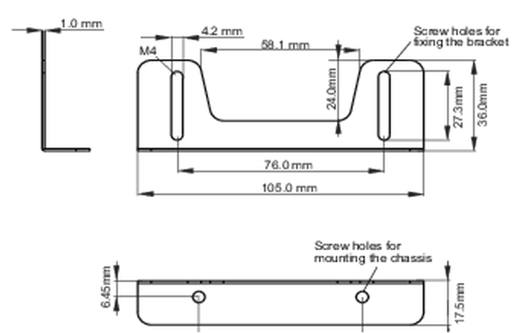

### 01 TEKNİK ÖZELLİK

Tip

montaj braketi

#### ● Bracket dimensions

<Bracket A>

<Bracket B>

### 02 ÖLÇÜLER / AĞIRLIK

**● Bracket dimensions****03 İLGİLİ BİLGİ**

İlgili ürünler

[ProLite TF1615MC-B1](#)

All trademarks and registered trademarks acknowledged. E & O E. Specification subject to change without notice. All LCD's comply with ISO-9241-307:2008 in connection with pixel defects.