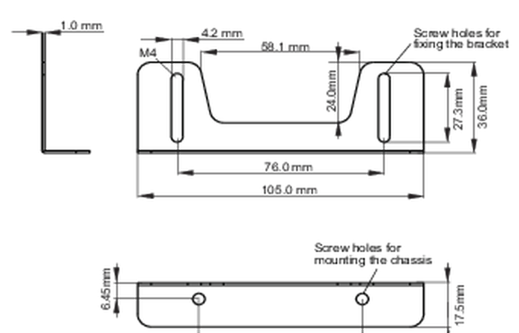

### 01 ESPECIFICACIÓN TÉCNICA

Tipo

mounting bracket

#### ● Bracket dimensions

<Bracket A>

<Bracket B>

### 02 DIMENSIONES / PESO

● Bracket dimensions

03 INFORMACIÓN RELACIONADA

Productos relacionados

[ProLite TF1615MC-B1](#)

All trademarks and registered trademarks acknowledged. E & O E. Specification subject to change without notice. All LCD's comply with ISO-9241-307:2008 in connection with pixel defects.